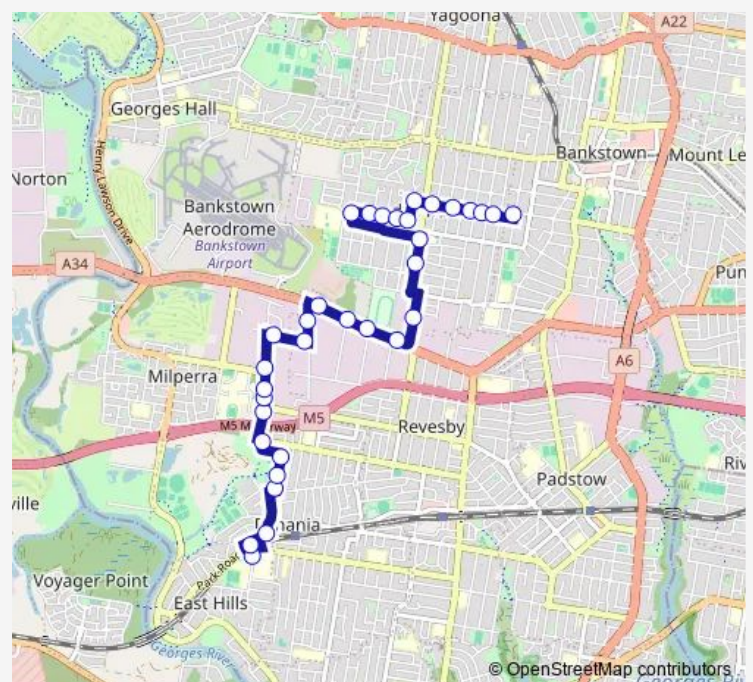

Horsley Rd Before Bullcourt Av

Horsley Rd At Bullecourt Av

Amour St After Horsley Dr

Amour St At Marigold St

Marigold St Before Milperra Rd

Milperra Rd At Woorang St

Milperra Rd Opp Fitzpatrick St

Bankstown City Paceway, Milperra Rd

Milperra Rd Before Edgar St

Edgar St Opp Ilma St

Edgar St Opp Winifred St

Edgar St Opp Condell Park Public School

Route schedule

East Hills Girls Technology High School, Lucas Rd — Pringle Av Opp Chertsey Av

|           |       |
|-----------|-------|
| Monday    | 15:15 |
| Tuesday   | 15:15 |
| Wednesday | 15:15 |
| Thursday  | 15:15 |
| Friday    | 15:15 |
| Saturday  | —     |
| Sunday    | —     |

Route info

Direction: East Hills Girls Technology High School, Lucas Rd

Stops: 33

Trip Duration: 0 hour 35 min

S552 — East Hills high schools to Condell Park

Manahan St At Townsend St

Townsend St At Leemon St

Townsend St At Mitchell St