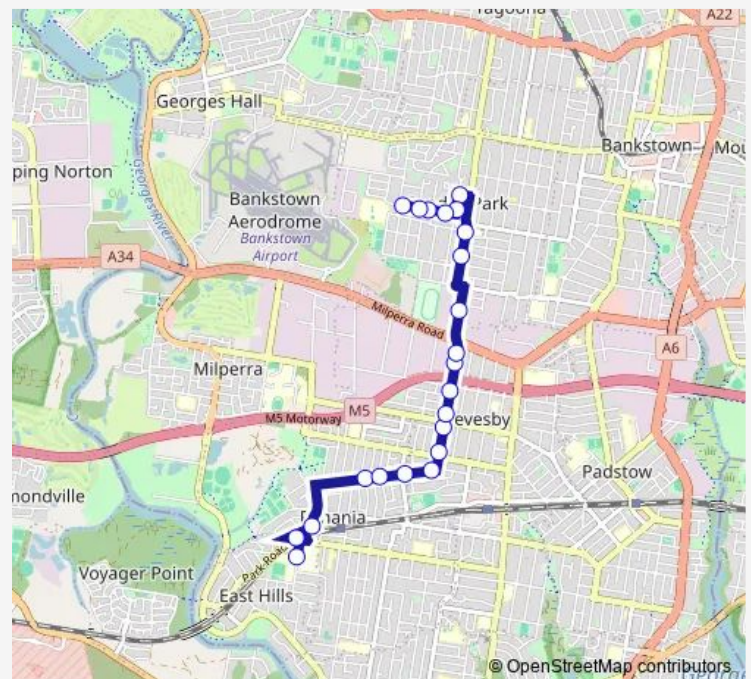

Park St Opp Childs St

Braesmere Rd At Batchelor Av

Horsley Rd Opp Brighton Av

Horsley Rd Opp Drake St

Horsley Rd After Carson St

Horsley Rd Before Queen St

Queen St At Bransgrove Rd

Queen St Before Beaconsfield St

Lancelot Street Shops, Lancelot St

Simmat Av Before Townsend St

Townsend St Opp Lee St

Townsend St At Mitchell St

Route schedule

East Hill Public School, Lucas Rd — Townsend St Before Manahan St

Monday 15:15

Tuesday 15:15

Wednesday 15:15

Thursday 15:15

Friday 15:15

Saturday —

Sunday —

Route info

Direction: East Hill Public School, Lucas Rd

Stops: 22

Trip Duration: 0 hour 17 min

S552 — East Hills PS to Townsend St at manahan St, Condell Park

Townsend St Opp Leemon St

Townsend St Before Manahan St

S552 School Bus time schedules and route maps are available in an offline PDF at busmaps.com. Use the busmaps.com website to see live bus times, train schedule or subway schedule, and step-by-step directions for all public transit in Liverpool