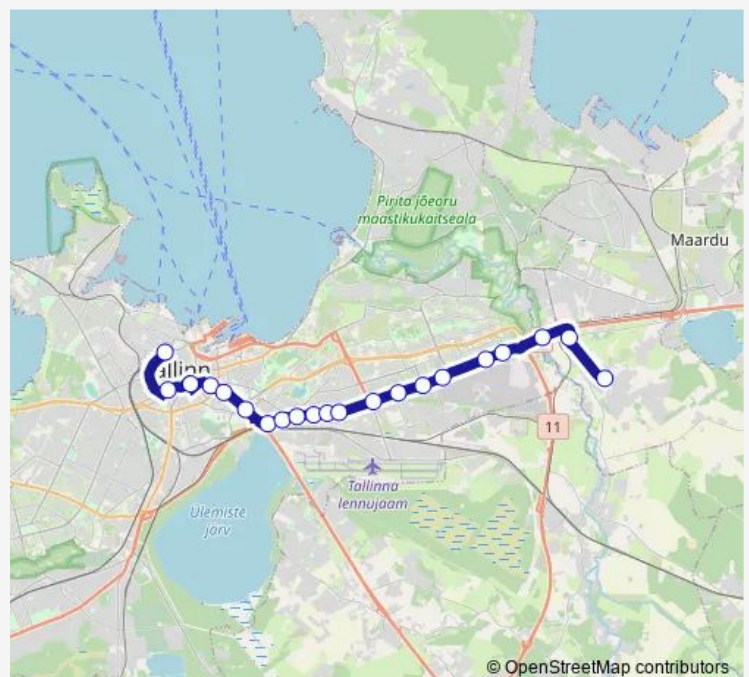

Pirita jõgi

Loo tee

Loo

Route schedule

Balti jaam 5 (train station) — Loo

Monday 06:27-19:07

Tuesday 06:27-19:07

Wednesday 06:27-19:07

Thursday 06:27-19:07

Friday 06:27-19:07

Saturday —

Sunday —

Route info

Direction: Balti jaam 5 (train station)

Stops: 21

Trip Duration: 0 hour 35 min

© OpenStreetMap contributors

106B — Tallinn - Loo

BusMaps

106B Bus time schedules and route maps are available in an offline PDF at busmaps.com. Use the busmaps.com website to see live bus times, train schedule or subway schedule, and step-by-step directions for all public transit in Tallinn