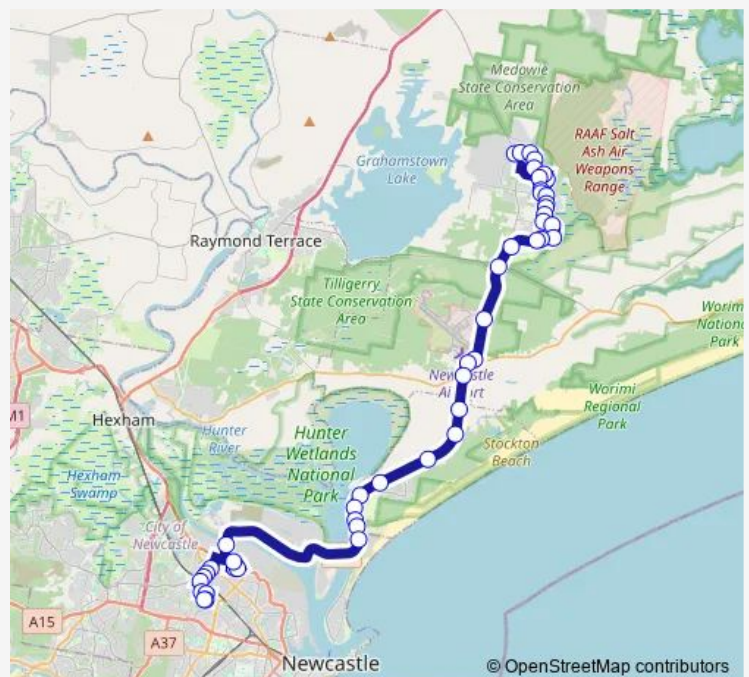

School Bus 1651 Medowie to Newcastle Hs

[Go to website](#)

Direction

Kirrang Dr At Medowie Rd — St Phillip's College Before Bridge St

48 stops

[Open route schedule](#)

- Kirrang Dr At Medowie Rd
- Federation Dr Before County Cl
- Federation Dr Opp Heritage Av
- Federation Dr Before Sassin Cres
- Federation Dr At Sassin Cres
- Laurina St After Kindlebark Dr
- Laurina St Opp Le Mottee Cl
- Laurina St At Hakea Pde
- Coachwood Dr After Laurina St
- Coachwood Dr After Tupelo St
- Kindlebark Dr Opp Tea Tree Dr
- Kindlebark Dr After Rosewood Dr
- James Rd At Coachwood Dr
- James Rd At Windeyer Cl
- 61 James Rd
- James Rd At Raymond Cl
- James Rd At Boyd Bvd
- Boyd Bvd After James Rd
- South St After Koala Cl
- South St Opp Potoroo Bvd
- South St Opp Sylvan Av

Route schedule

Kirrang Dr At Medowie Rd — St Phillip's College Before Bridge St

Monday	07:20
Tuesday	07:20
Wednesday	07:20
Thursday	07:20
Friday	07:20
Saturday	—
Sunday	—

Route info

Direction: Kirrang Dr At Medowie Rd

Stops: 48

Trip Duration: 0 hour 54 min

1651 — Medowie to Newcastle Hs

South St After Championship Dr

Medowie Rd At Richardson Rd

Medowie Rd Opp Raaf Base North Gate

Nelson Bay Rd Opp Medowie Rd

Nelson Bay Rd Opp Slades Rd

Nelson Bay Rd Before Lavis Lane

Nelson Bay Rd Opp Fullerton Cove Rd

Nelson Bay Rd Before Coxs Lane

Nelson Bay Rd After Coxs Lane

Nelson Bay Rd Before Seaside Bvd

Bayway Village, Nelson Bay Rd

Nelson Bay Rd Opp 1073