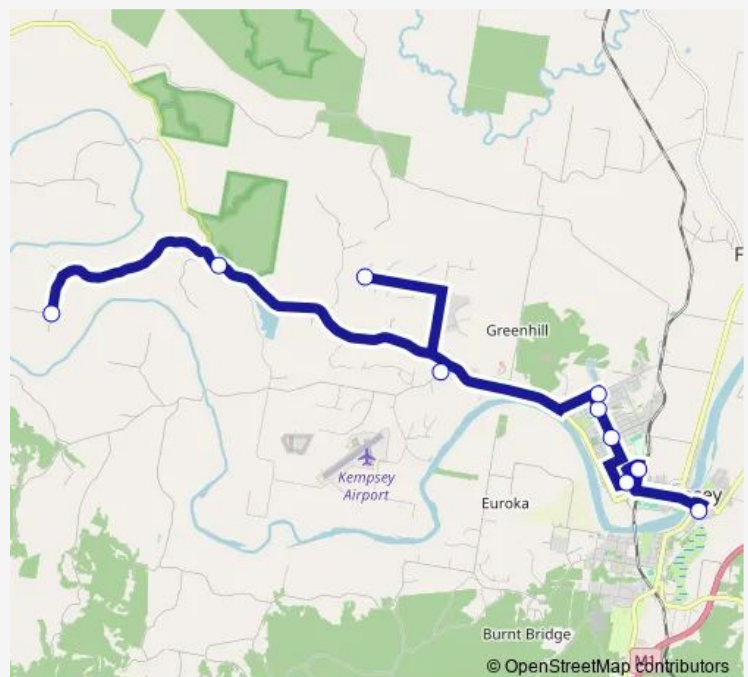

School Bus S621 Kempsey East PS to Mooneba Rd

[Go to website](#)**Direction**

Kempsey East Public School, Innes St — Mooneba Rd At Ducats Lane

10 stops

[Open route schedule](#)

Kempsey East Public School, Innes St

Mooneba Rd At Ducats Lane

Route schedule

Kempsey East Public School, Innes St — Mooneba Rd At Ducats Lane

Monday 15:18

Tuesday 15:18

Wednesday 15:18

Thursday 15:18

Friday 15:18

Saturday —

Sunday —

Route info

Direction: Kempsey East Public School, Innes St

Stops: 10

Trip Duration: 1 hour 1 min

S621 — Kempsey East PS to Mooneba Rd

S621 School Bus time schedules and route maps are available in an offline PDF at busmaps.com. Use the busmaps.com website to see live bus times, train schedule or subway schedule, and step-by-step directions for all public transit in Kempsey