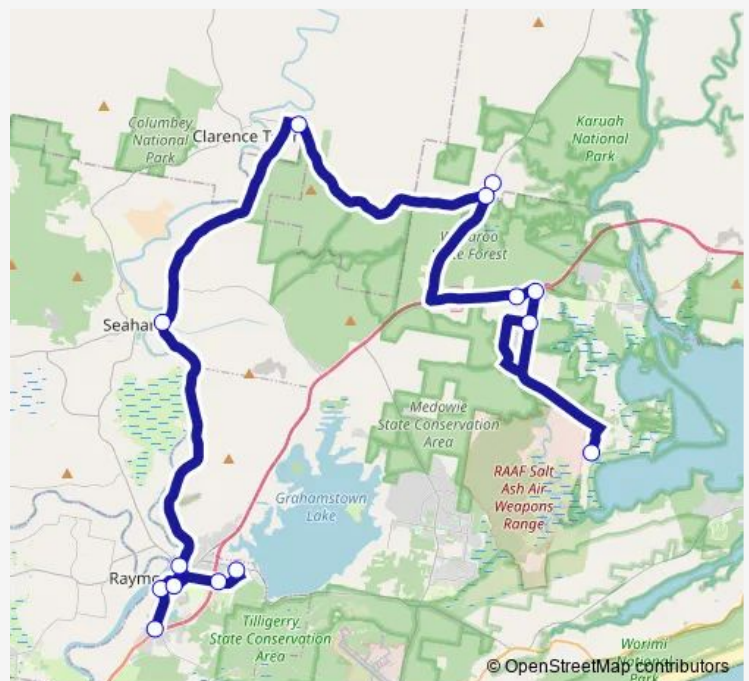

Morten Rd At Swan Bay Rd

115 Moffats Rd

Swan Bay Rd Before Tarean Rd

14 Swan Bay Rd

The Bucketts Way After Old Coach Rd

Limeburners Creek Rd At The Bucketts Way

Limeburners Creek Rd Opp Glen Martin Rd

East Seaham Rd At Newline Rd

Newline Rd At William Bailey St

Adelaide St, Hunter River High School

Raymond Terrace Primary School, Sturgeon St

St Brigid's Parish School, William St

Irrawang High School Bus Bay Mt Hall Rd

Grahamstown Public School, Hastings Dr

Route schedule

Morten Rd At Swan Bay Rd — Grahamstown Public School, Hastings Dr

Monday	06:57
Tuesday	06:57
Wednesday	06:57
Thursday	06:57
Friday	06:57
Saturday	—
Sunday	—

Route info

Direction: Morten Rd At Swan Bay Rd

Stops: 14

Trip Duration: 1 hour 52 min

S621 School Bus time schedules and route maps are available in an offline PDF at [busmaps.com](https://busmaps.com). Use the [busmaps.com](https://busmaps.com) website to see live bus times, train schedule or subway schedule, and step-by-step directions for all public transit in Maitland