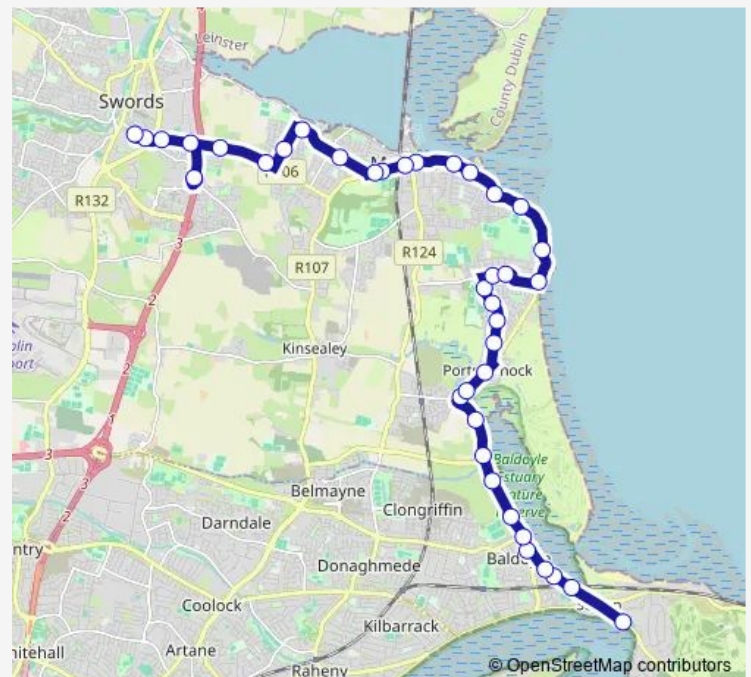

Portmarnock

Carrickhill Rd Lower

Ardilaun

Hillcourt

Community School

Redfern Avenue

Briar Walk

Wendell Avenue

Saturday —

Sunday —

Route info

Direction: St Fintan's Church

Stops: 40

Trip Duration: 0 hour 55 min

102A — Swords - Sutton

Robswall Crescent