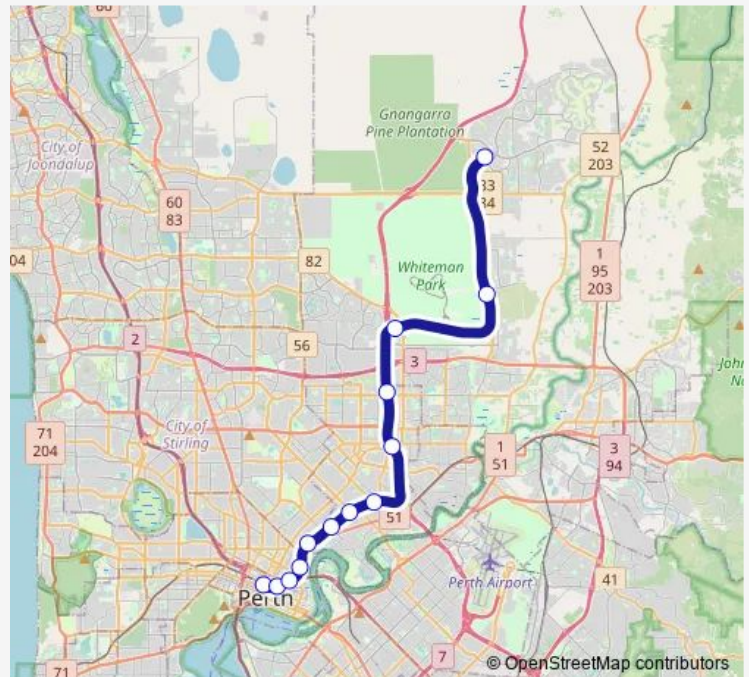

Saturday 20:04-00:54⁺¹

Sunday 20:04-23:04

Route info

Direction: Ellenbrook Stn Platform 1

Stops: 13

Trip Duration: 0 hour 31 min

Ellenbrook Line

Direction

Ellenbrook Stn Platform 1 — Perth Stn Platform 7

13 stops

[Open route schedule](#)

Ellenbrook Stn Platform 1

Whiteman Park Stn Platform 1

Ballajura Stn Platform 1

Noranda Stn Platform 1

Morley Stn Platform 1

Bayswater Stn Platform 2

Meltham Stn Platform 1

Maylands Stn Platform 1

Mt Lawley Stn Platform 1

East Perth Stn Platform 1

Claisebrook Stn Platform 3

Mciver Stn Platform 3

Perth Stn Platform 7