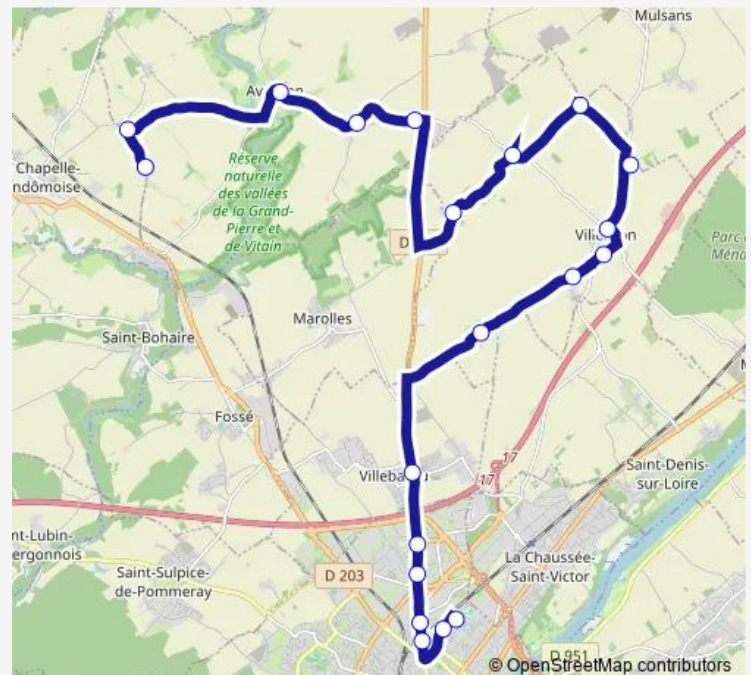

### Direction

Provinces — Montrichau

20 stops

[Open route schedule](#)

Provinces

Pôle d'échanges

Augustin Thierry

Le Jeu de Paume

### Route schedule

Provinces — Montrichau

Monday 16:20-18:20

Tuesday 16:20-18:20

Wednesday 12:25

Thursday 16:20-18:20

Friday 16:20-18:20

Saturday —

### Route info

Direction: Provinces

Stops: 20

Trip Duration: 0 hour 44 min

L26 — Ligne L26

## Route info

Direction: Jarday

Stops: 18

Trip Duration: 0 hour 43 min