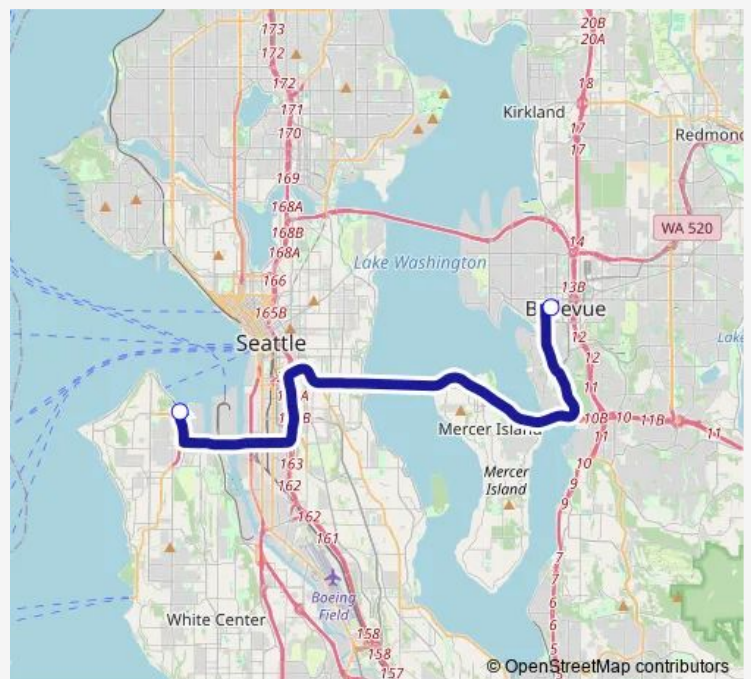

Bus (Everest) West Seattle PM (Everest) West Seattle - Harbor Ave. Pm

[Go to website](#)

Direction

Everest — Everest - West Seattle - Harbor Ave.

2 stops

[Open route schedule](#)

Everest

Everest - West Seattle - Harbor Ave.

Route schedule

Everest — Everest - West Seattle - Harbor Ave.

Monday	16:05-17:05
Tuesday	16:05-17:05
Wednesday	16:05-17:05
Thursday	16:05-17:05
Friday	16:05-17:05
Saturday	—
Sunday	—

Route info

Direction: Everest

Stops: 2

Trip Duration: 0 hour 45 min

■ (Everest) West Seattle PM — (Everest) West Seattle - Harbor Ave. Pm

(Everest) West Seattle PM Bus time schedules and route maps are available in an offline PDF at busmaps.com. Use the busmaps.com website to see live bus times, train schedule or subway schedule, and step-by-step directions for all public transit in