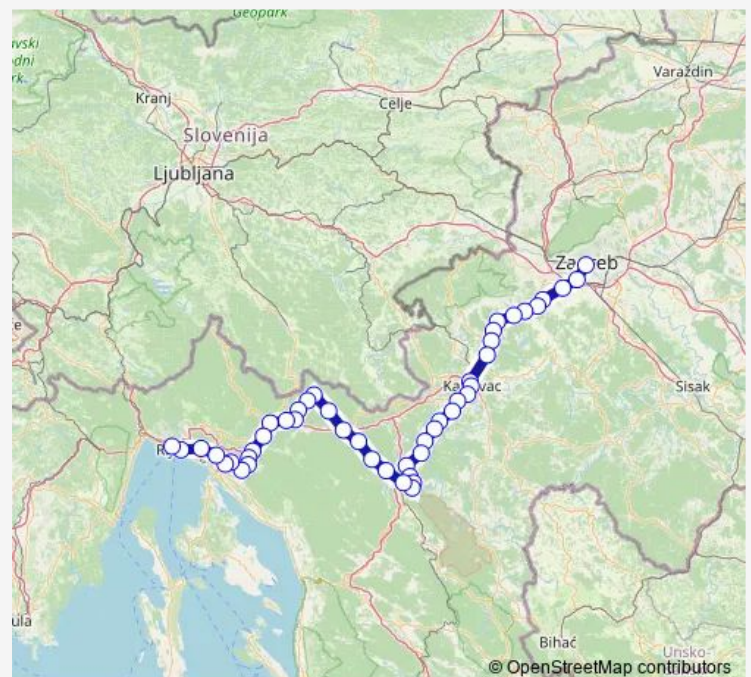

Friday 04:14-15:13

Saturday 04:14-15:13

Sunday 04:14-15:13

Route info

Direction: Zagreb Glavni kolodvor

Stops: 47

Trip Duration: 4 hour 39 min

■ Zagreb Glavni kolodvor - Rijeka