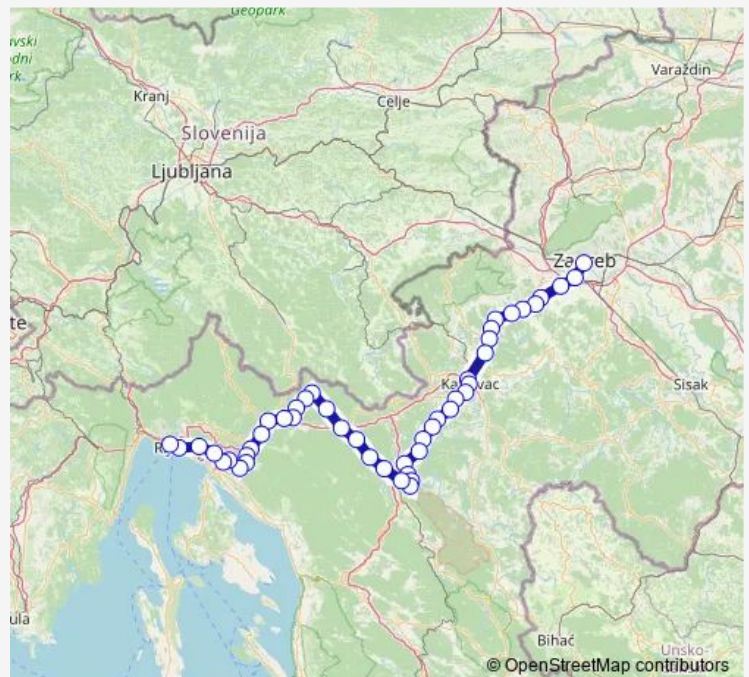

Donje Dubrave

Gornje Dubrave

## Route schedule

Zagreb Glavni kolodvor — Rijeka

Monday 04:14-15:13

Tuesday 04:14-15:13

Wednesday 04:14-15:13

Thursday 04:14-15:13

Friday 04:14-15:13

Saturday 04:14-15:13

## Route info

Direction: Zagreb Glavni kolodvor

Stops: 47

Trip Duration: 4 hour 39 min

■ Zagreb Glavni kolodvor - Rijeka

**BusMaps**

Tounj

Kukača

Lič

Drivenik

Zlobin

Plase

Meja

Škrljevo

Sušak-Pecine

Rijeka