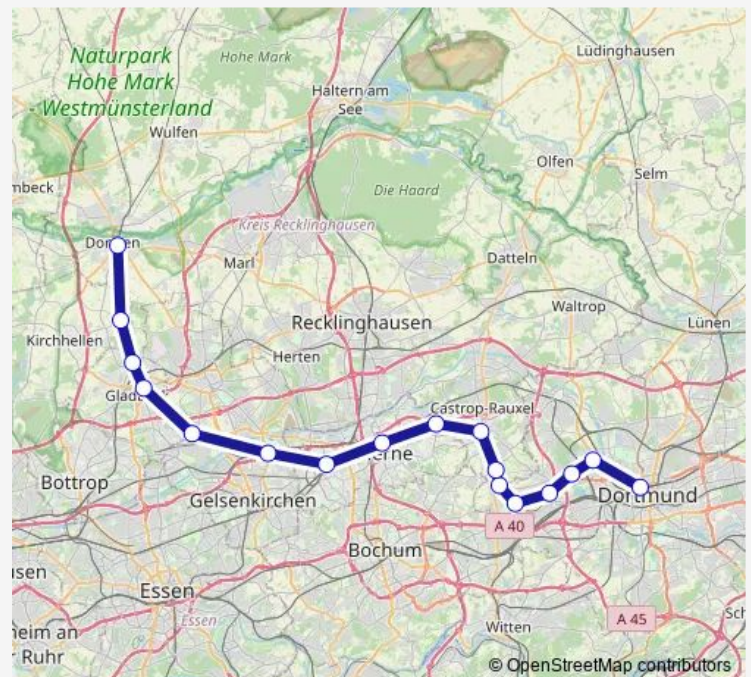

### Direction

Dorsten — Wanne-Eickel Hbf

7 stops

[Open route schedule](#)

Dorsten

Feldhausen

Gladbeck-Zweckel

Gladbeck Ost

Gelsenkirchen-Buer Süd

Gelsenkirchen Zoo

Wanne-Eickel Hbf

### Route schedule

Dorsten — Wanne-Eickel Hbf

Monday —

Tuesday 21:39-23:39

Wednesday —

Thursday —

Friday 20:20-23:17

Saturday —

### Route info

Direction: Dorsten

Stops: 7

Trip Duration: 1 hour 11 min

■ Rb43

BusMaps