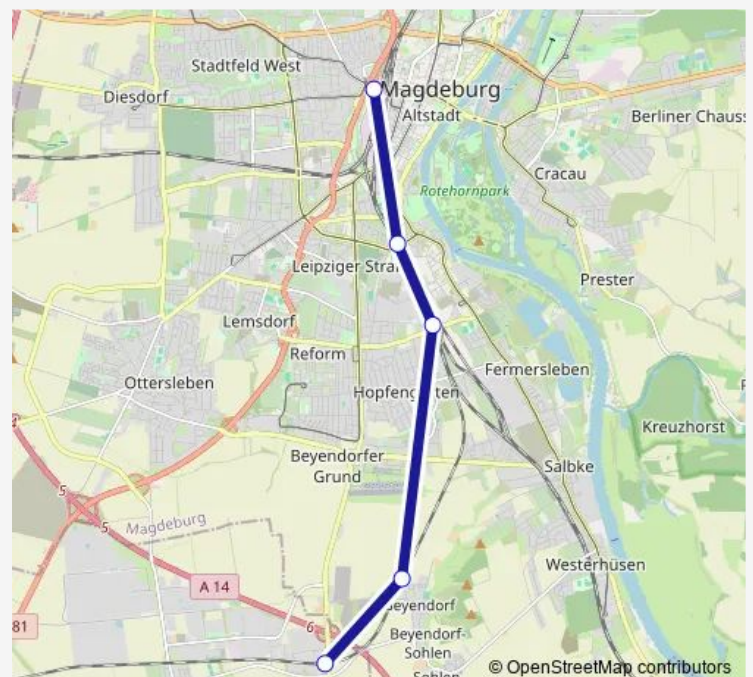

### Direction

Magdeburg Zob — Dodendorf

5 stops

[Open route schedule](#)

Magdeburg Zob

Magdeburg-Buckau

Magdeburg Sket Industriepark

Beyendorf

### Route schedule

Magdeburg Zob — Dodendorf

Monday —

Tuesday —

Wednesday —

Thursday —

Friday —

Saturday 06:21-18:36

### Route info

Direction: Magdeburg Zob

Stops: 5

Trip Duration: 0 hour 30 min

Rb43

BusMaps

**Direction**

Osterweddingen — Magdeburg Zob