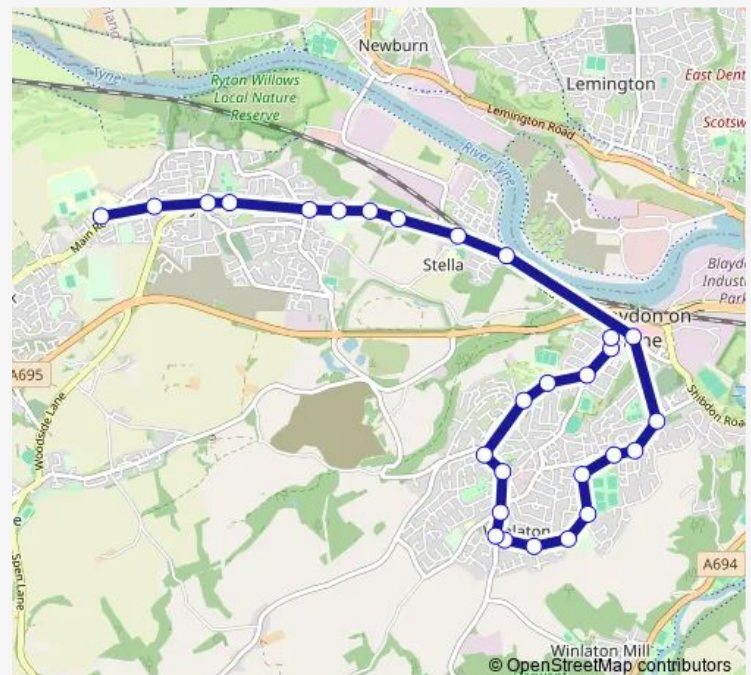

### Route schedule

Thorp Academy — Blaydon West Primary School

Monday 14:40

Tuesday 14:40

Wednesday 14:40

Thursday 14:40

Friday 14:40

Saturday —

### Route info

Direction: Thorp Academy

Stops: 28

Trip Duration: 0 hour 20 min

■ S884 — Thorp Academy - Blaydon West Primary School **BusMaps**

Winlaton Bus Station

North Street

Back Lane-Twizell Avenue

## Route schedule

Knobbyends Lane — Thorp Academy

Monday 07:35

Tuesday 07:35

Wednesday 07:35

Thursday 07:35

Friday 07:35

Saturday —

## Route info

Direction: Knobbyends Lane

Stops: 29

Trip Duration: 0 hour 30 min

Main Road - Watermill

Main Road - Woodside Lane

Main Road-Woodside Road

Thorp Academy