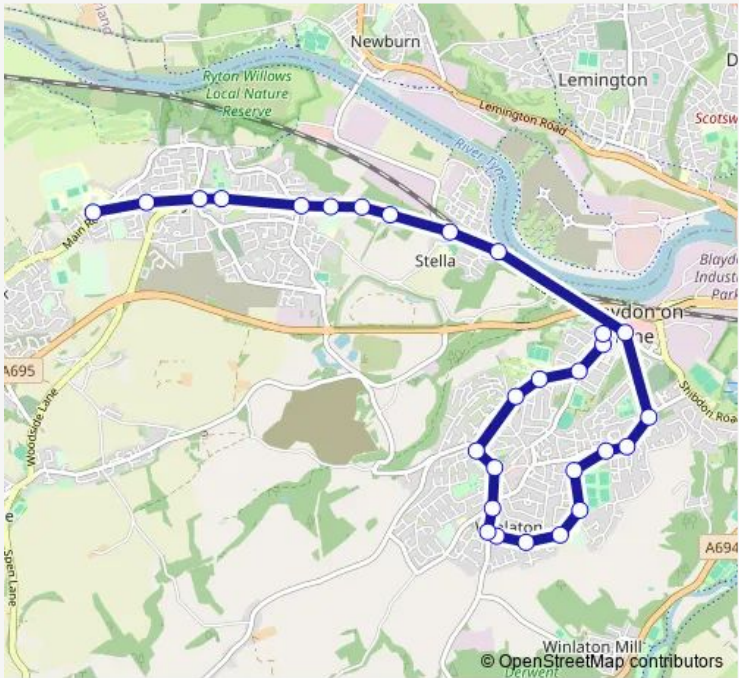

Bus S884 Hanover Estate South - Thorp Academy

[Go to website](#)

**Direction**  
 Thorp Academy — Blaydon West Primary School  
 28 stops  
[Open route schedule](#)

- Thorp Academy
- Main Road-Blackhouse Lane
- Main Road - Whitewell Lane
- Main Road-Social Club
- Stella Bank-Runhead
- Stella Road-High Hedgefield
- Stella Road-Hedgefield Terrace
- Stella Road-Hedgefield Avenue
- Stella Road-Stella Street
- Stella Road-Stella Hall Drive
- Shibdon Road-East View
- Shibdon Bank-Hazel Road
- Shibdon Bank-Lime Street
- Bleach Green
- Axwell View-Parkside Avenue
- Axwell View-Sports Ground
- Park Lane-Parkgate Lane
- Parkhead Estate
- Park Lane-Buttermere Cres
- Scotland Head-Park Lane
- Scotland Head-West Lane

Route schedule  
 Thorp Academy — Blaydon West Primary School

Monday	14:40
Tuesday	14:40
Wednesday	14:40
Thursday	14:40
Friday	14:40
Saturday	—
Sunday	—

Route info  
 Direction: Thorp Academy  
 Stops: 28  
 Trip Duration: 0 hour 20 min

## Route schedule

Knobbyends Lane — Thorp Academy

Monday 07:35

Tuesday 07:35

Wednesday 07:35

Thursday 07:35

Friday 07:35

Saturday —

## Route info

Direction: Knobbyends Lane

Stops: 29

Trip Duration: 0 hour 30 min

Main Road - Watermill

Main Road - Woodside Lane

Main Road-Woodside Road

Thorp Academy