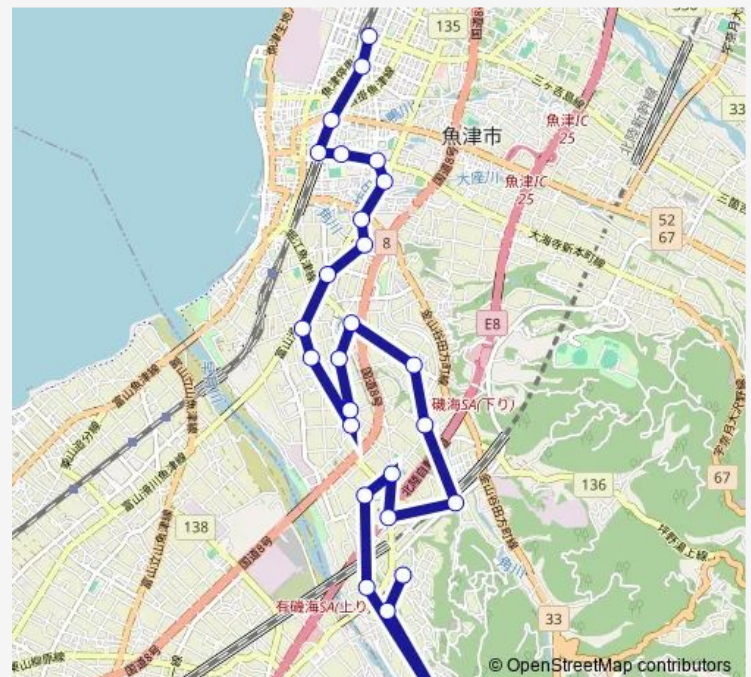

Route schedule

魚津駅前 — 魚津もくもくホール

Monday	18:00-18:20
Tuesday	18:00-18:20
Wednesday	18:00-18:20
Thursday	18:00-18:20
Friday	18:00-18:20
Saturday	18:00-18:20
Sunday	—

Route info

Direction: 魚津駅前

Stops: 26

Trip Duration: 0 hour 44 min

中島ルート (第11便)

BusMaps

吉野西口住宅前

浅生公民館前

升方公民館前

有山公民館前

魚津もくもくホール

中島ルート (第11便) Bus time schedules and route maps are available in an offline PDF at busmaps.com. Use the busmaps.com website to see live bus times, train schedule or subway schedule, and step-by-step directions for all public transit in Uozu

The schedule is provided in the local timezone. Times with "(+1)" indicate departures on the next day.

PDF file created on 2025-01-16

2024 BusMaps.com - All Rights Reserved