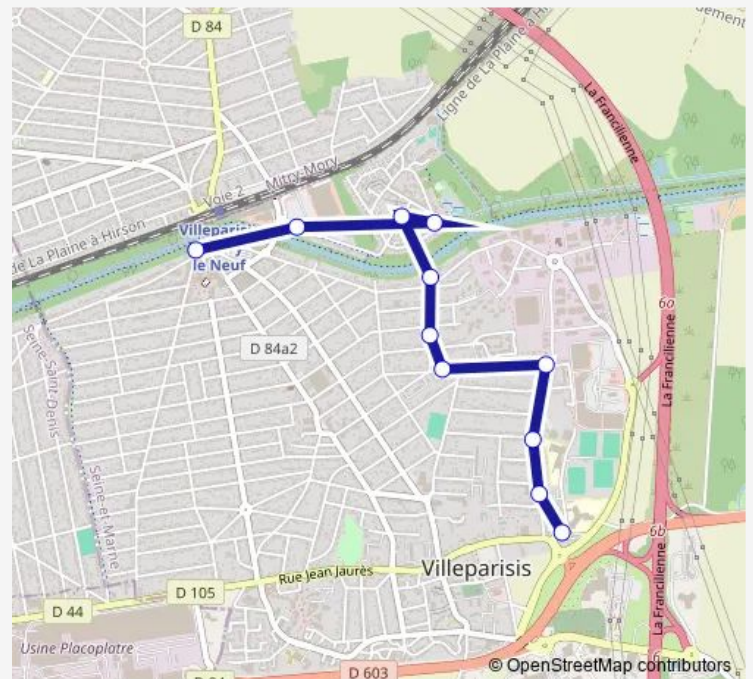

### Direction

Collège Gérard Philippe — Place Jacques Chirac - Gare

11 stops

[Open route schedule](#)

Collège Gérard Philippe

Louis

Cévennes

L'Ambréris

Rossignols Provence

Bretagne

Normandie Niémen

Ormes

Tilleuls

Reneuse

Place Jacques Chirac - Gare

### Route schedule

Collège Gérard Philippe — Place Jacques Chirac - Gare

Monday 05:58-21:39

Tuesday 05:58-21:39

Wednesday 05:58-21:39

Thursday 05:58-21:39

Friday 05:58-21:19

Saturday 05:50-22:10

### Route info

Direction: Collège Gérard Philippe

Stops: 11

Trip Duration: 0 hour 13 min