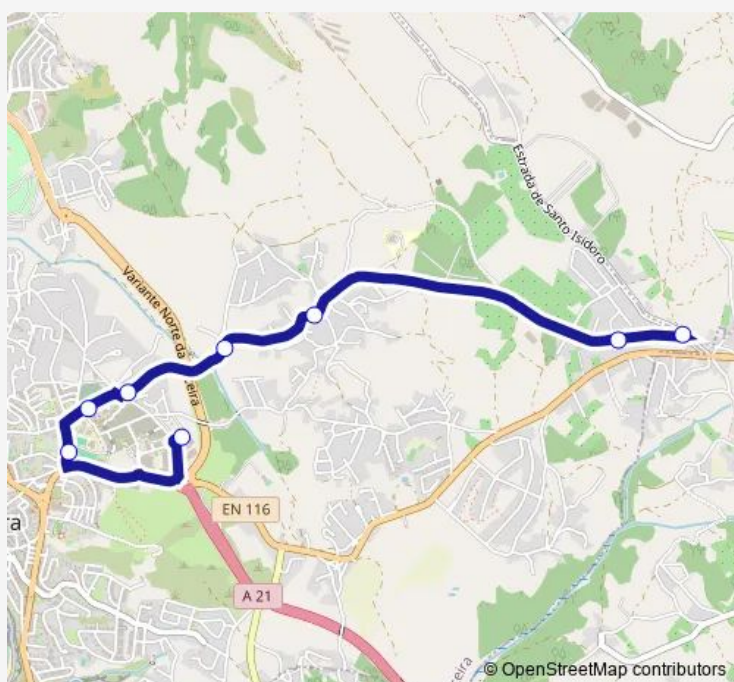

Bus 2118 Ericeira (Terminal) - Achada (Cabeça Alta)

[Go to website](#)

Direction

Ericeira (Terminal Rodoviário) P3 — Estr Sto Isidoro (X)
Estr F Boa Nabos

8 stops

[Open route schedule](#)

Ericeira (Terminal Rodoviário) P3

R do Mirante

R Rego (Escola)

Estr Fonte Boa dos Nabos 4 (Ericeira)

R Gen Humberto Delgado 11

R Do Vale Grande 4

Praceta Da Calçadinha Preta

Estr Sto Isidoro (X) Estr F Boa Nabos

Route schedule

Ericeira (Terminal Rodoviário) P3 — Estr Sto Isidoro (X)
Estr F Boa Nabos

Monday	17:05
Tuesday	17:05
Wednesday	—
Thursday	17:05
Friday	17:05
Saturday	—
Sunday	—

Route info

Direction: Ericeira (Terminal Rodoviário) P3

Stops: 8

Trip Duration: 0 hour 8 min

2118 — Ericeira (Terminal) - Achada (Cabeça Alta)

2118 Bus time schedules and route maps are available in an offline PDF at busmaps.com. Use the busmaps.com website to see live bus times, train schedule or subway schedule, and step-by-step directions for all public transit in Mafra