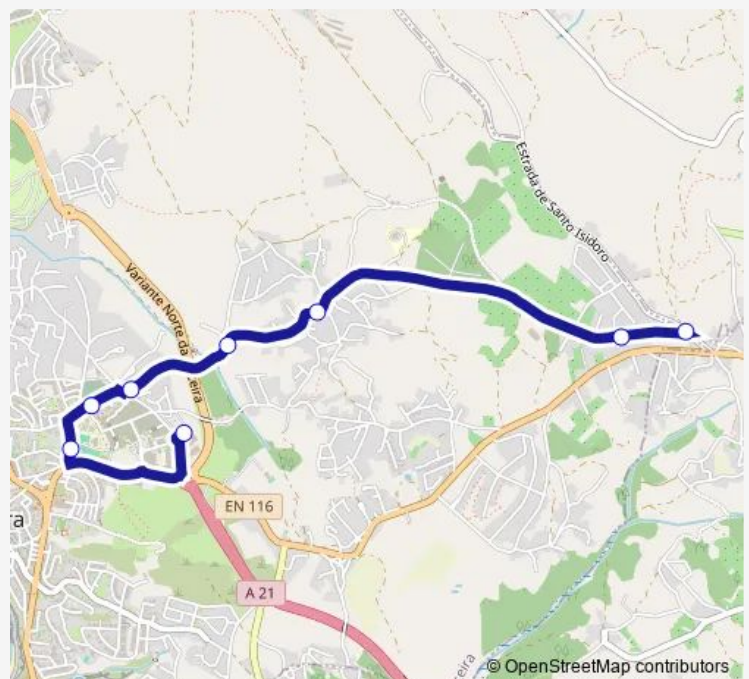

Bus 2118 Ericeira (Terminal) - Achada (Cabeça Alta)[Go to website](#)**Direction**Ericeira (Terminal Rodoviário) P5 — Estr Sto Isidoro (X)
Estr F Boa Nabos

8 stops

[Open route schedule](#)

Ericeira (Terminal Rodoviário) P5

R do Mirante

R Rego (Escola)

Estr Fonte Boa dos Nabos 4 (Ericeira)

R Gen Humberto Delgado 11

R Do Vale Grande 4

Praceta Da Calçadinha Preta

Estr Sto Isidoro (X) Estr F Boa Nabos

Route scheduleEriceira (Terminal Rodoviário) P5 — Estr Sto Isidoro (X)
Estr F Boa Nabos

Monday 17:05

Tuesday 17:05

Wednesday —

Thursday 17:05

Friday 17:05

Saturday —

Sunday —

Route info

Direction: Ericeira (Terminal Rodoviário) P5

Stops: 8

Trip Duration: 0 hour 8 min

■ 2118 — Ericeira (Terminal) - Achada (Cabeça Alta)

2118 Bus time schedules and route maps are available in an offline PDF at busmaps.com. Use the busmaps.com website to see live bus times, train schedule or subway schedule, and step-by-step directions for all public transit in Mafra