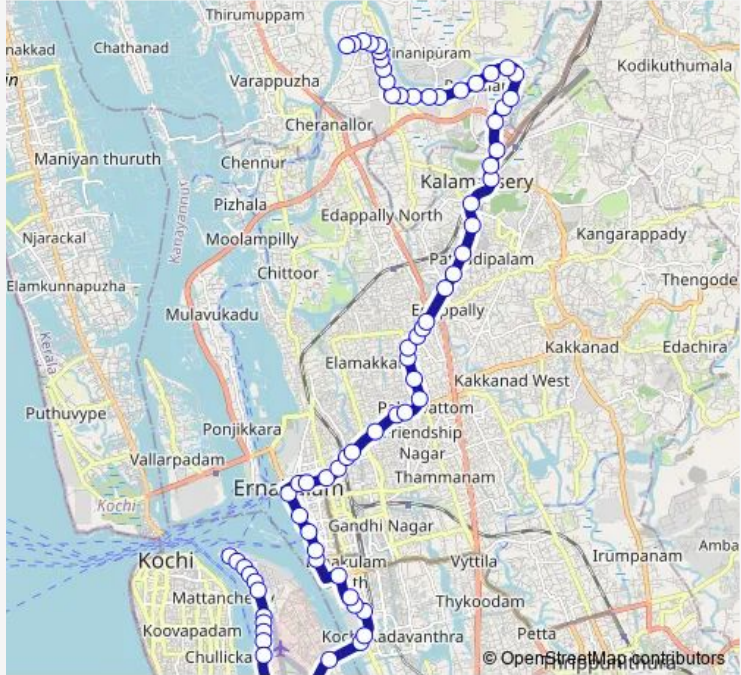

Bus Eloor ↔ Wellington Island

[Go to website](#)

Direction
 Eloor Depot — Wellington Island
 61 stops
[Open route schedule](#)

- Eloor Depot
- Eloor Depot Junction
- Kanappilly
- Mangalath
- Pattapurakkal
- Alingal
- Island
- Ire
- Hil
- Company Pady
- Police Station
- Tcc
- Fact Market
- Society
- ESI Dispensary
- Paathalam
- Geetha
- Palli Padi
- lac
- Quaters
- Kuttikkattukara

Route schedule
 Eloor Depot — Wellington Island

Monday	06:00
Tuesday	06:00
Wednesday	06:00
Thursday	06:00
Friday	06:00
Saturday	06:00
Sunday	06:00

Route info
 Direction: Eloor Depot
 Stops: 61
 Trip Duration: 1 hour 27 min

Willingdon Island

Direction

Wellington Island — Eloor Depot

72 stops

[Open route schedule](#)

Wellington Island

Indian Oil

Indiraghadhi Road

Eloor Depot Junction

Eloor Depot

Bus time schedules and route maps are available in an offline PDF at busmaps.com. Use the busmaps.com website to see live bus times, train schedule or subway schedule, and step-by-step directions for all public transit in Kanayannur