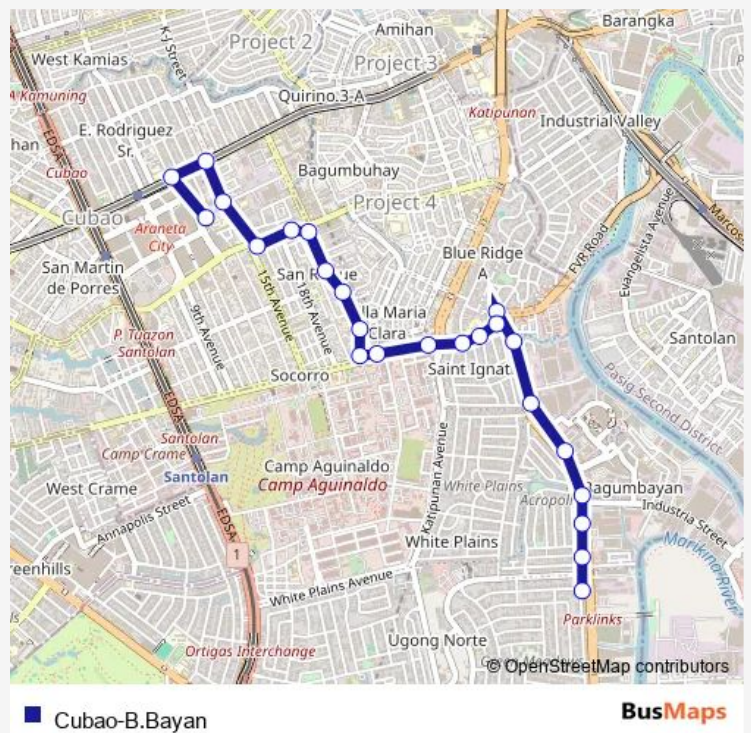

Bus Cubao-B.Bayan

Go to website

**Direction**  
 Eulogio Rodriguez Jr. Ave, Quezon City, Manila — General Romulo Ave ,Quezon City, Manila

24 stops

[Open route schedule](#)

- Eulogio Rodriguez Jr. Ave, Quezon City, Manila
- Olympic Badminton Club, Quezon City, Manila
- Eulogio Rodriguez Jr. Ave, Quezon City, Manila
- Eulogio Rodriguez Jr. Ave / Calle Industria, Quezon City, Manila
- Eulogio Rodriguez Jr. Ave, Quezon City, Manila
- Eulogio Rodriguez Jr Ave, Quezon City, Manila
- Pheonix Sun Business Park, Quezon City, Manila
- Col. Bonny Serrano Ave / FVR Rd, Quezon City, Manila
- Col. Bonny Serrano Ave, Quezon City, Manila
- Col. Bonny Serrano Ave, Quezon City, Manila
- Col. Bonny Serrano Ave, Quezon City, Manila
- Col. Bonny Serrano Ave, Quezon City, Manila
- Col. Bonny Serrano Ave / Arturo Ennie Ave, Quezon City, Manila
- 20th Ave / Col. Bonny Serrano Ave, Quezon City, Manila
- 20th Ave / Kalantiaw, Quezon City, Manila
- 20th Ave / Bayanin Rd, Quezon City, Manila
- 20th Ave / D. Silang Intersection, Quezon City, Manila
- 20th Ave / P. Tuazon Blvd Intersection, Quezon City, Manila
- P. Tuazon Blvd, Quezon City, Manila

Route schedule

Eulogio Rodriguez Jr. Ave, Quezon City, Manila — General Romulo Ave ,Quezon City, Manila

Monday	00:00
Tuesday	00:00
Wednesday	00:00
Thursday	00:00
Friday	00:00
Saturday	00:00
Sunday	00:00

Route info

Direction: Eulogio Rodriguez Jr. Ave, Quezon City, Manila

Stops: 24

Trip Duration: 0 hour 39 min

15th Ave / P. Tuazon Blvd, Quezon City, Manila

15th Ave / Mirasol Intersection, Quezon City, Manila

Aurora Blvd, Quezon City, Manila

General Romulo Ave / Aurora Blvd Intersection, Quezon City, Manila

General Romulo Ave ,Quezon City, Manila

Bus time schedules and route maps are available in an offline PDF at [busmaps.com](https://busmaps.com). Use the [busmaps.com](https://busmaps.com) website to see live bus times, train schedule or subway schedule, and step-by-step directions for all public transit in Pasig City