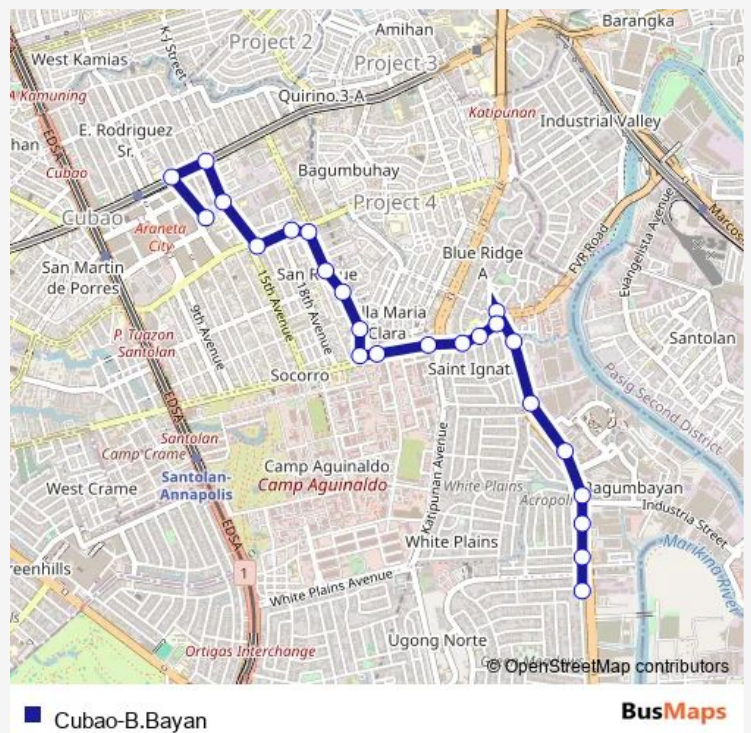

Bus Cubao-B.Bayan

Go to website

Direction
 Eulogio Rodriguez Jr. Ave, Quezon City, Manila — General Romulo Ave ,Quezon City, Manila

24 stops

[Open route schedule](#)

- Eulogio Rodriguez Jr. Ave, Quezon City, Manila
- Olympic Badminton Club, Quezon City, Manila
- Eulogio Rodriguez Jr. Ave, Quezon City, Manila
- Eulogio Rodriguez Jr. Ave / Calle Industria, Quezon City, Manila
- Eulogio Rodriguez Jr. Ave, Quezon City, Manila
- Eulogio Rodriguez Jr Ave, Quezon City, Manila
- Pheonix Sun Business Park, Quezon City, Manila
- Col. Bonny Serrano Ave / FVR Rd, Quezon City, Manila
- Col. Bonny Serrano Ave, Quezon City, Manila
- Col. Bonny Serrano Ave, Quezon City, Manila
- Col. Bonny Serrano Ave, Quezon City, Manila
- Col. Bonny Serrano Ave, Quezon City, Manila
- Col. Bonny Serrano Ave / Arturo Ennie Ave, Quezon City, Manila
- 20th Ave / Col. Bonny Serrano Ave, Quezon City, Manila
- 20th Ave / Kalantiaw, Quezon City, Manila
- 20th Ave / Bayanin Rd, Quezon City, Manila
- 20th Ave / D. Silang Intersection, Quezon City, Manila
- 20th Ave / P. Tuazon Blvd Intersection, Quezon City, Manila
- P. Tuazon Blvd, Quezon City, Manila

Route schedule

Eulogio Rodriguez Jr. Ave, Quezon City, Manila — General Romulo Ave ,Quezon City, Manila

Monday	00:00
Tuesday	00:00
Wednesday	00:00
Thursday	00:00
Friday	00:00
Saturday	00:00
Sunday	00:00

Route info

Direction: Eulogio Rodriguez Jr. Ave, Quezon City, Manila

Stops: 24

Trip Duration: 0 hour 39 min

15th Ave / P. Tuazon Blvd, Quezon City, Manila

15th Ave / Mirasol Intersection, Quezon City, Manila

Aurora Blvd, Quezon City, Manila

General Romulo Ave / Aurora Blvd Intersection, Quezon City, Manila

General Romulo Ave ,Quezon City, Manila

Bus time schedules and route maps are available in an offline PDF at busmaps.com. Use the busmaps.com website to see live bus times, train schedule or subway schedule, and step-by-step directions for all public transit in Pasig City