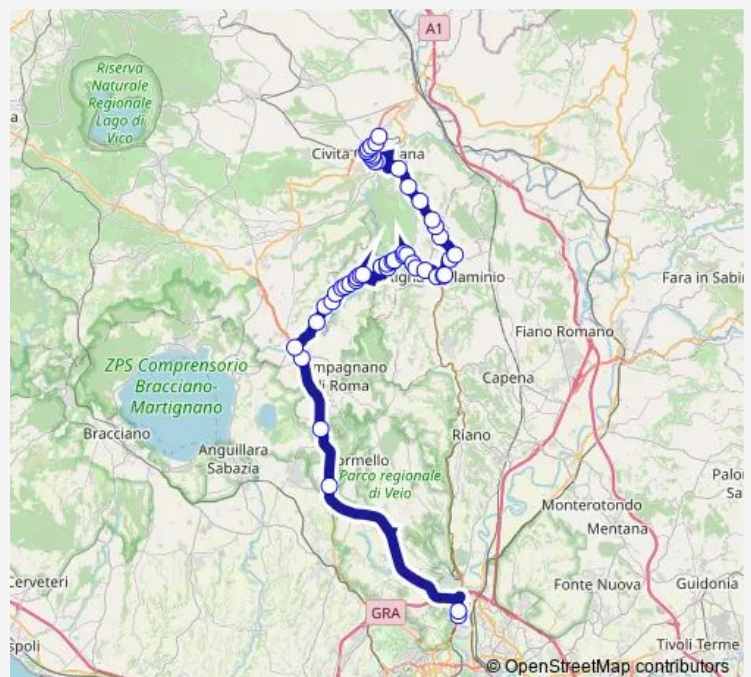

Monday —

Tuesday —

Wednesday —

Thursday —

Friday —

Saturday —

Sunday 09:00

Route info

Direction: Roma | Saxa Rubra Partenze # f1495

Stops: 49

Trip Duration: 1 hour 40 min

Roma Saxa Rubra - Civita Castellana # Cc527d

Faleria | Banditaccia # f2178

Faleria | Via Calcata Via De Gasperi # f2179

Faleria | Piazza Garibaldi # f2180