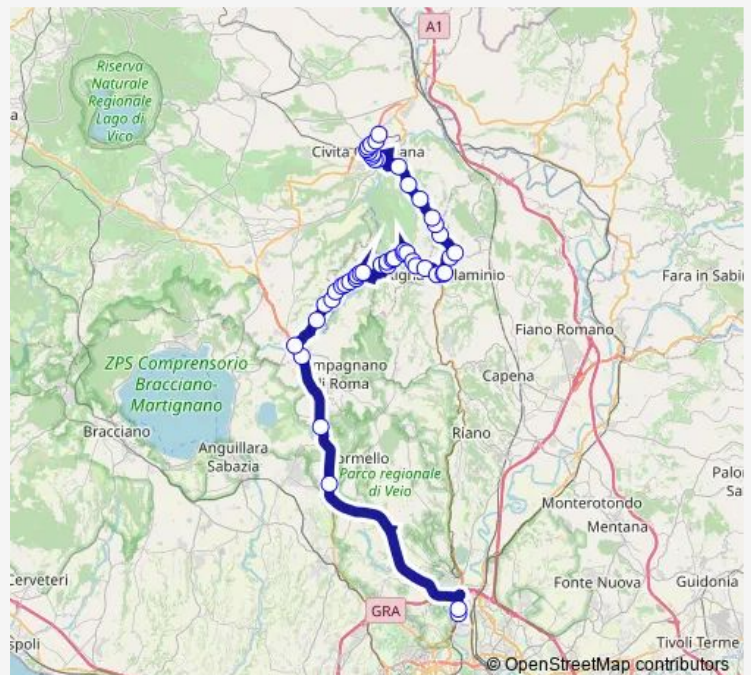

Calcata | Via Circonvallazione Via Mandolina # f2175

Calcata | Via Mameli # f2176

Calcata | Via Ferrauti # f2177

Route schedule

Roma | Saxa Rubra Partenze # f1495 — Civita | Via Terni Via Palombara # f2266

Monday	—
Tuesday	—
Wednesday	—
Thursday	—
Friday	—
Saturday	—
Sunday	09:00

Route info

Direction: Roma | Saxa Rubra Partenze # f1495

Stops: 49

Trip Duration: 1 hour 40 min

Roma Saxa Rubra - Civita Castellana # Cc527d