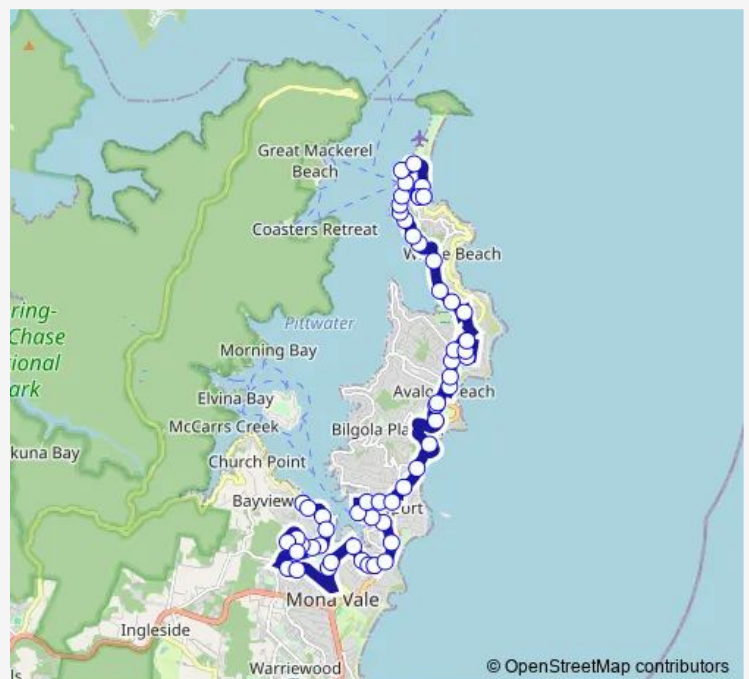

Waterview St Opp Bellevarde Pde

Barrenjoey Rd After Phillip Rd

Barrenjoey Rd Opp Karloo Pde

Beaconsfield St After Barrenjoey Rd

Route schedule

Pittwater Rd Opp Loquat Valley Rd — Ocean PI At Ocean Rd

Monday 15:03

Tuesday 15:03

Wednesday 15:03

Thursday 15:03

Friday 15:03

Saturday —

Sunday —

Route info

Direction: Pittwater Rd Opp Loquat Valley Rd

Stops: 55

Trip Duration: 1 hour 2 min

791n — Loquat Valley School to Palm Beach

Beaconsfield St Opp Newport Public School

Kalina St Before Queens Pde

Gladstone Rd At King St

Gladstone Rd At Woolcott St

Newport Park, Gladstone Rd

Barrenjoey Rd Before Robertson Rd

Barrenjoey Rd At Neptune Rd

Barrenjoey Rd After The Serpentine

Old Barrenjoey Rd Before Dress Circle Rd

Avalon Public School, Old Barrenjoey Rd

Avalon Public School, Old Barrenjoey Rd