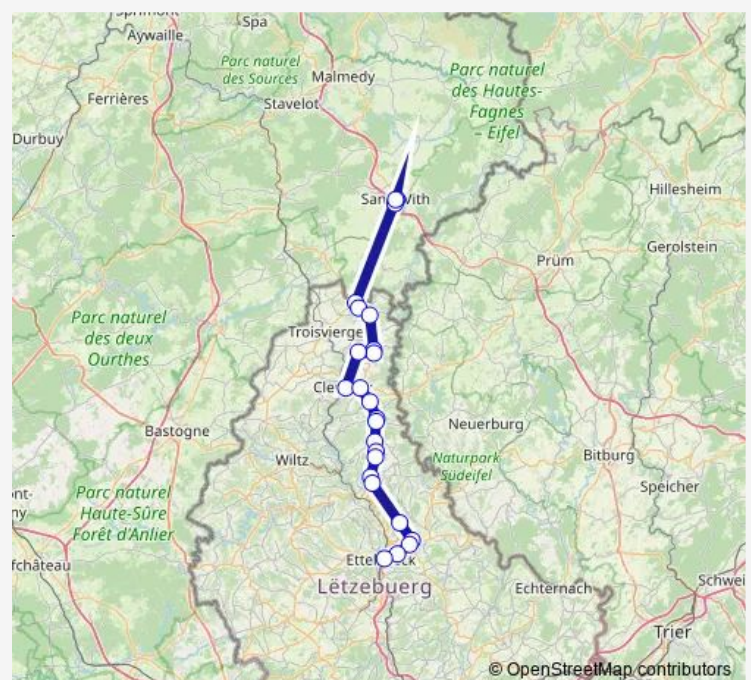

Lintgen, Kreizung

Lorentzweiler, Gare

Heisdorf, Klouster

Heisdorf, Millewee

Bereldange, Schoul

LUX Gare, Routière CFL quai 106

LUX Hollerich, Bouillon Quai 1E

Route schedule

Sunday —

Route info

Direction: (B) ST. Vith, Maria Goretti

Stops: 17

Trip Duration: 2 hour 12 min

■ U01

BusMaps

Direction

(B) ST. Vith, Maria Goretti — ETTTELBRUCK, Gare routière Quai 1

24 stops

[Open route schedule](#)

(B) ST. Vith, Maria Goretti

(B) ST. VITH, Bischhöfliche Schule

(B) ST. VITH, An den Linden

Wemperhardt, Op der Wemperhaart

Wednesday 12:35

Thursday 16:05

Friday 16:05

Saturday —

Sunday —

Route info

Direction: (B) ST. Vith, Maria Goretti

Stops: 24