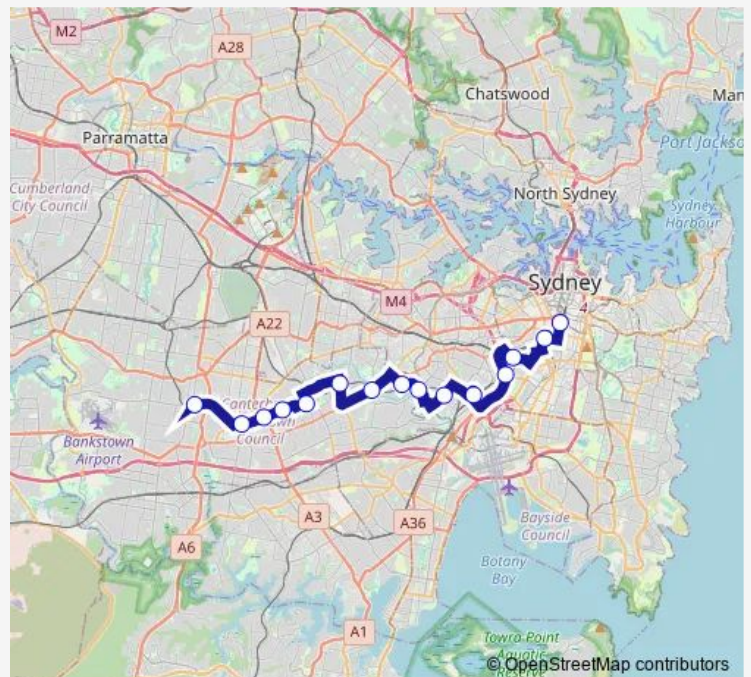

Rail Replacement Bus Service 35t3 Central to Bankstown

[Go to website](#)

**Direction**

Central Station, Eddy Av, Stand C — Bankstown Station, Restwell St

15 stops

[Open route schedule](#)

- Central Station, Eddy Av, Stand C
- Redfern Station, Regent St, Stand C
- Erskineville Public School, Swanson St
- King St Opp St Peters Station
- Sydenham Station, Railway Pde, Stand C
- Marrickville Station, Illawarra Rd
- Ewart St Opp Dulwich Hill Station
- Hurlstone Park Station, Floss St
- Canterbury Station, Canterbury Rd, Stand G
- Campsie Station, Beamish St, Stand B
- Bridge Rd Opp Belmore Station
- Lakemba Station, The Boulevarde, Stand E
- The Boulevarde Opp Wiley Park Station
- Punchbowl Station, The Boulevarde, Stand C
- Bankstown Station, Restwell St

Route schedule

Central Station, Eddy Av, Stand C — Bankstown Station, Restwell St

Monday	04:37-01:09 <sup>+1</sup>
Tuesday	—
Wednesday	—
Thursday	—
Friday	—
Saturday	—
Sunday	04:37-01:09 <sup>+1</sup>

Route info

Direction: Central Station, Eddy Av, Stand C

Stops: 15

Trip Duration: 1 hour 7 min

35t3 — Central to Bankstown

## Direction

Bankstown Station, Stand J — Central Station, Chalmers St, Stand G

15 stops

[Open route schedule](#)

Bankstown Station, Stand J

Punchbowl Station, The Boulevarde, Stand A

Wiley Park Station, The Boulevarde