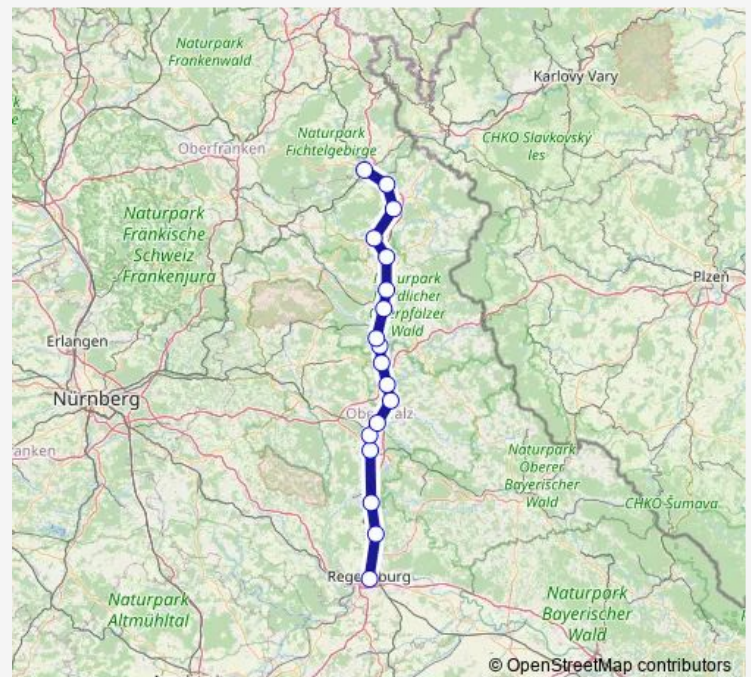

Friday 16:05

Saturday —

Sunday —

Route info

Direction: Regensburg Hbf

Stops: 12

Trip Duration: 1 hour 30 min

■ RB23

Direction

Regensburg Hbf — Marktredwitz

18 stops

[Open route schedule](#)

Regensburg Hbf

Regenstauf

Maxhütte-Haidhof

Schwandorf