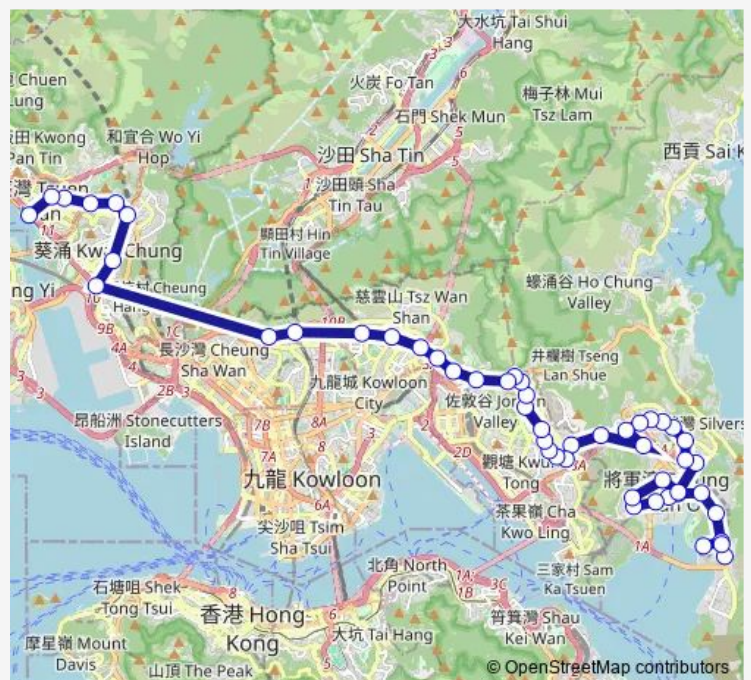

Monday 04:20-04:40

Tuesday 04:20-04:40

Wednesday 04:20-04:40

Thursday 04:20-04:40

Friday 04:20-04:40

Saturday 04:20-04:40

Sunday 04:20-04:40

Route info

Direction: [Ctb] Lohas Park[[Kmb+Ctb] Lohas Park Station/
Lohas Park[[Kmb] Lohas Park Station

Stops: 50

Trip Duration: 1 hour 45 min

[Ctb] TKO Spot, Tong Ming Street[[Kmb+Ctb] Tong Ming Street Park/
Tko Spot, Tong Ming Street[[Kmb] Tong Ming Street Park