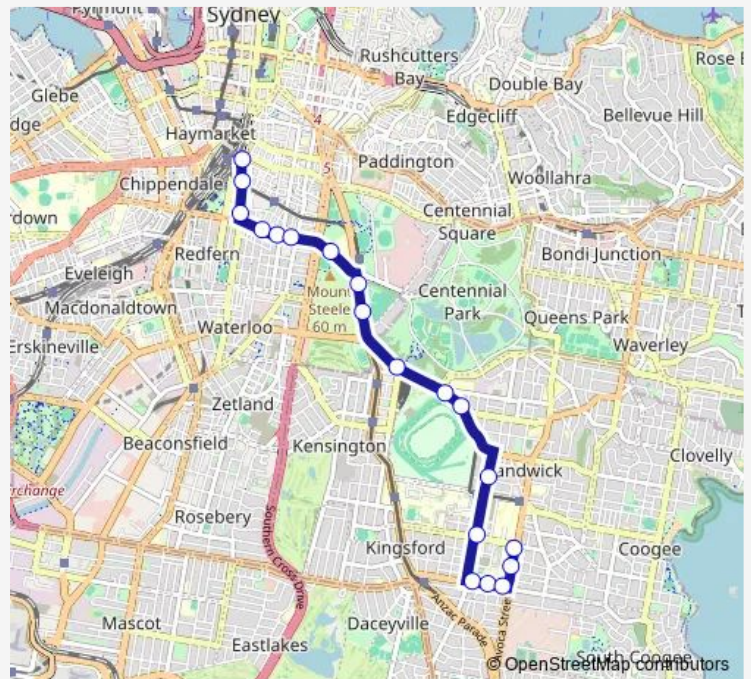

School Bus 641e Central Station (Kippax St) to Randwick High Schools

[Go to website](#)

Direction

Central Station, Elizabeth St, Stand E — Randwick Girls High School, Avoca St, Stand A

19 stops

[Open route schedule](#)

- Central Station, Elizabeth St, Stand E
- Elizabeth St At Devonshire St
- Elizabeth St Before Cleveland St
- Cleveland St At Marlborough St
- Cleveland St At Crown St
- Cleveland St Before Bourke St
- Sydney Boys High School, Cleveland St
- Centennial Parklands Sports Centre, Anzac Pde
- Anzac Pde Before Robertson Rd
- Alison Rd Opp Doncaster Av
- Alison Rd Opp Royal Randwick Racecourse
- Alison Rd Before Cowper St
- Botany St At Arthur St
- Botany St At Barker St
- Paine Reserve, Rainbow St
- Rainbow Street Public School, Rainbow St
- Randwick Boys High School, Rainbow St
- Randwick Boys High School, Avoca St, Stand H
- Randwick Girls High School, Avoca St, Stand A

Route schedule

Central Station, Elizabeth St, Stand E — Randwick Girls High School, Avoca St, Stand A

Monday	08:17
Tuesday	08:17
Wednesday	08:17
Thursday	08:17
Friday	08:17
Saturday	—
Sunday	—

Route info

Direction: Central Station, Elizabeth St, Stand E

Stops: 19

Trip Duration: 0 hour 28 min

641e School Bus time schedules and route maps are available in an offline PDF at busmaps.com. Use the busmaps.com website to see live bus times, train schedule or subway schedule, and step-by-step directions for all public transit in Sydney