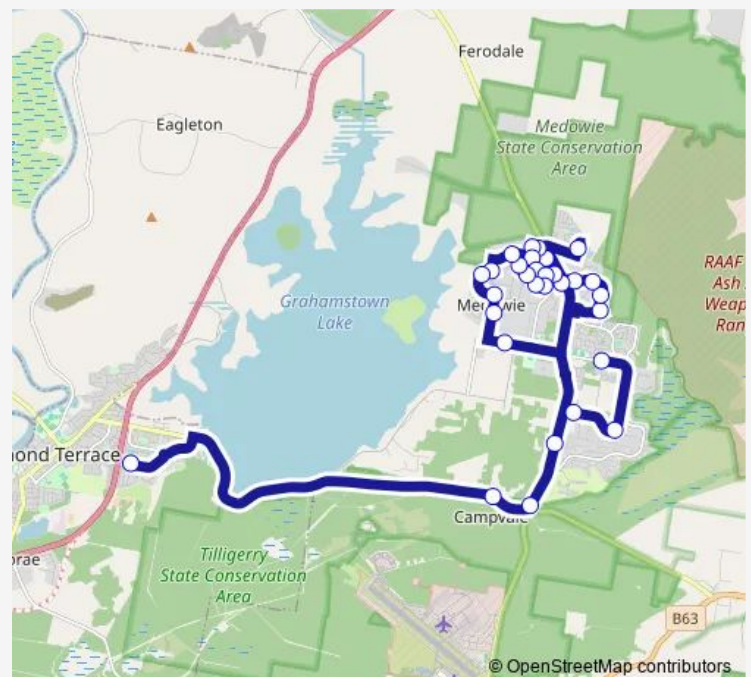

Kirrang Dr Opp Fisher Rd

Fisher Rd After Kirrang Dr

Fisher Rd Before Cole Cl

Fisher Rd Before Lewis Dr

Lewis Dr At Fisher Rd

Lewis Dr After Fisher Rd

22 Lewis Dr

Lewis Dr Opp Summers Cl

Ryan Rd Before Cedar Cl

Ryan Rd Before Chestnut Cl

Ryan Rd At Court Rd

Ryan Rd Before Kula Rd

Route schedule

Irrawang High School Bus Bay Mt Hall Rd — Wirreanda Public School, Ferodale Rd

Monday	08:00
Tuesday	08:00
Wednesday	08:00
Thursday	08:00
Friday	08:00
Saturday	—
Sunday	—

Route info

Direction: Irrawang High School Bus Bay Mt Hall Rd

Stops: 30

Trip Duration: 0 hour 55 min

1362 — Campvale to Wirreandra Ps

Abercrombie Rd After Ryan Rd

Kula Rd Opp Evans Rd

Kula Rd Opp Mcdonald Cl