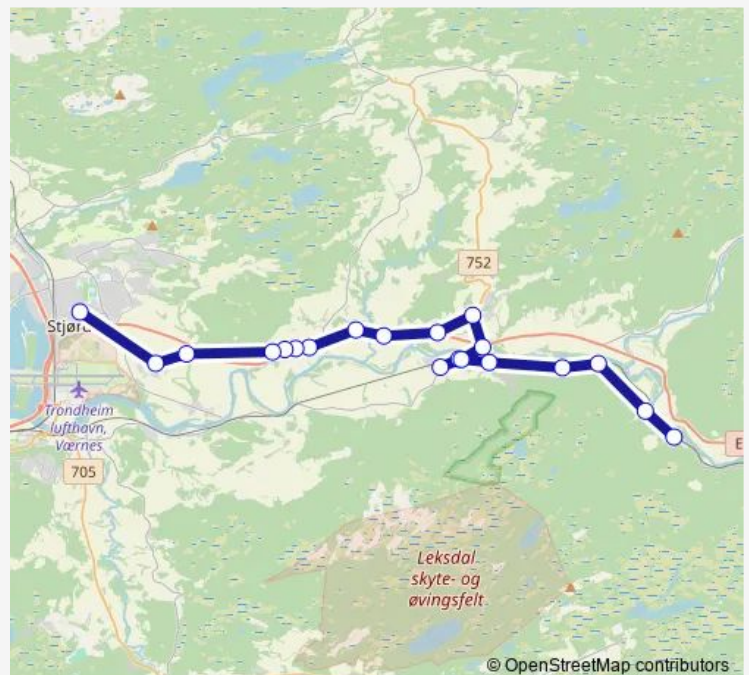

School Bus 7710 Flora - Sonli - Hegra - Halsen

[Go to website](#)

Direction

Hegra barneskole — Stjørdal stasjon

18 stops

[Open route schedule](#)

Hegra barneskole

Hegramo

Bjørngaard

Avelsgård

Leirfall

Fornes

Einang

Midtkil

Fremstad

Fornes

Øverkil

Fremstad

Fornes

Leirfall E14 vegdele

Hegramo

Trøyteåsen

Stjørdal torg

Stjørdal stasjon

Route schedule

Hegra barneskole — Stjørdal stasjon

Monday 13:20

Tuesday 13:20

Wednesday 13:20

Thursday 13:20

Friday 13:20

Saturday —

Sunday —

Route info

Direction: Hegra barneskole

Stops: 18

Trip Duration: 0 hour 42 min

© OpenStreetMap contributors

■ 7710 — Flora - Sonli - Hegra - Halsen

BusMaps