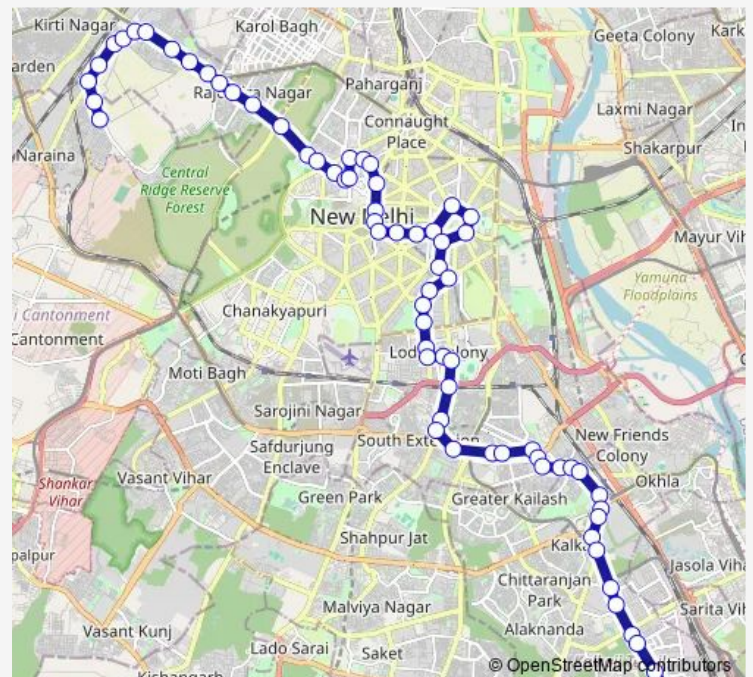

### Route schedule

Inder Puri JJ Colony — Tehkhand Depot Dtc

Monday 07:26-22:22

Tuesday 07:26-22:22

Wednesday 07:26-22:22

Thursday 07:26-22:22

Friday 07:26-22:22

Saturday 07:26-22:22

Sunday 07:26-22:22

### Route info

Direction: Inder Puri JJ Colony

Stops: 67

Trip Duration: 1 hour 58 min

■ 47aclup

Gurudwara Bangla Sahib

Patel Chowk

Aakashwani Bhawan