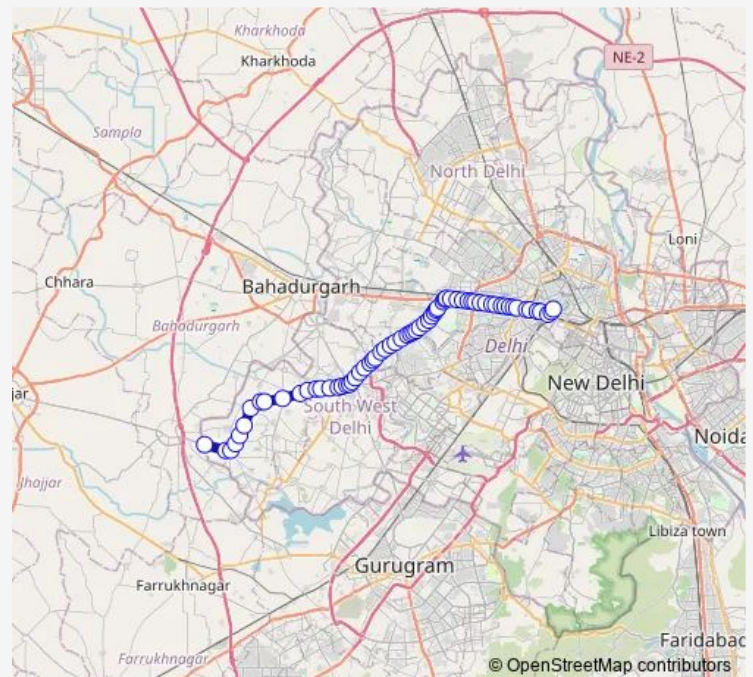

### Route schedule

Dhansa Border — Inderlok Metro Station

Monday 08:30-22:00

Tuesday 08:30-22:00

Wednesday 08:30-22:00

Thursday 08:30-22:00

Friday 08:30-22:00

Saturday 08:30-22:00

### Route info

Direction: Dhansa Border

Stops: 67

Trip Duration: 2 hour 32 min

968down

BusMaps

Udaseen Ashram

Nirmal Vihar