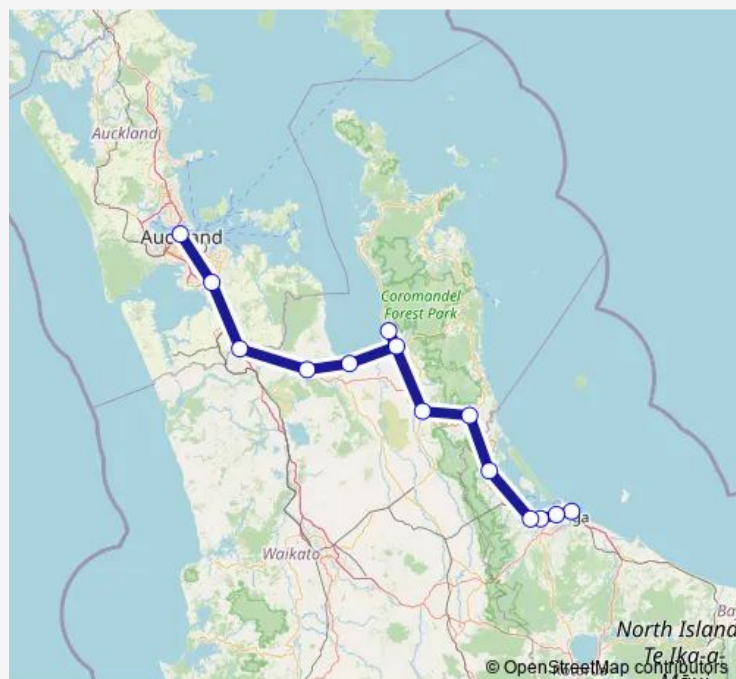

Wednesday 17:15

Thursday 17:15

Friday 17:15

Saturday 17:15

Sunday 17:15

Route info

Direction: Bayfair (Tauranga)

Stops: 14

Trip Duration: 3 hour 55 min

Auckland - Central - Bayfair (Tauranga)

Direction

Auckland - Central — Bayfair (Tauranga)

16 stops

[Open route schedule](#)

Auckland - Central

Manukau City (Auckland)

Te Puna (Tauranga)

Bethlehem (Tauranga)

Tauranga

Bayfair (Tauranga)

Route schedule

Auckland - Central — Bayfair (Tauranga)

Monday 12:25

Tuesday 12:25

Wednesday 12:25

Thursday 12:25

Friday 12:25

Saturday 12:25

Sunday 12:25

Route info

Direction: Auckland - Central

Stops: 14