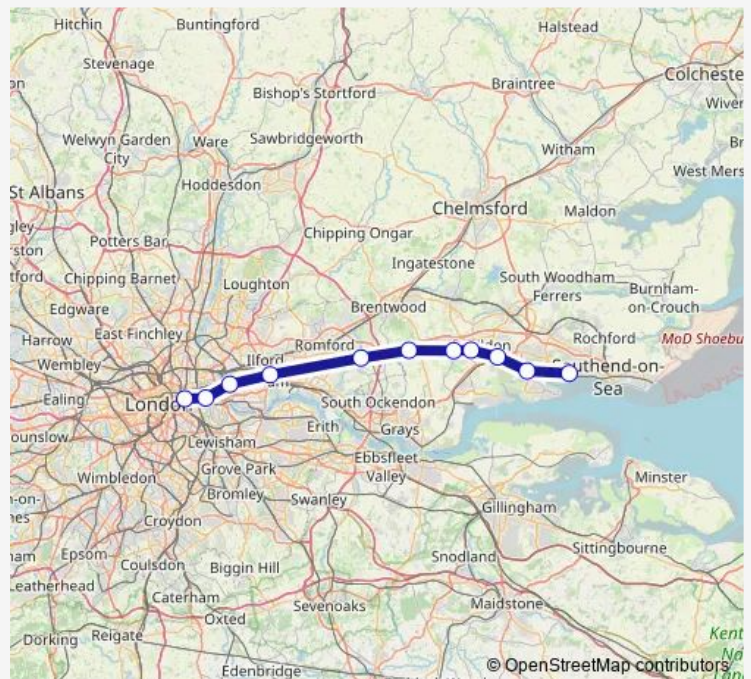

Rail Cc:Les->Fst CC train service from LES to Fst

[Go to website](#)

Direction

Leigh-on-Sea — London Fenchurch Street

11 stops

[Open route schedule](#)

Leigh-on-Sea

Benfleet

Pitsea

Basildon

Laindon

West Horndon

Upminster

Barking

West Ham

Limehouse

London Fenchurch Street

Route schedule

Leigh-on-Sea — London Fenchurch Street

Monday 06:35-18:06

Tuesday 06:35-18:06

Wednesday 06:35-18:06

Thursday 06:35-18:06

Friday 06:35-18:06

Saturday —

Sunday 05:56-23:26

Route info

Direction: Leigh-on-Sea

Stops: 11

Trip Duration: 0 hour 51 min

■ Cc:Les->Fst — CC train service from LES to Fst

Cc:Les->Fst Rail time schedules and route maps are available in an offline PDF at busmaps.com. Use the busmaps.com website to see live bus times, train schedule or subway schedule, and step-by-step directions for all public transit in London