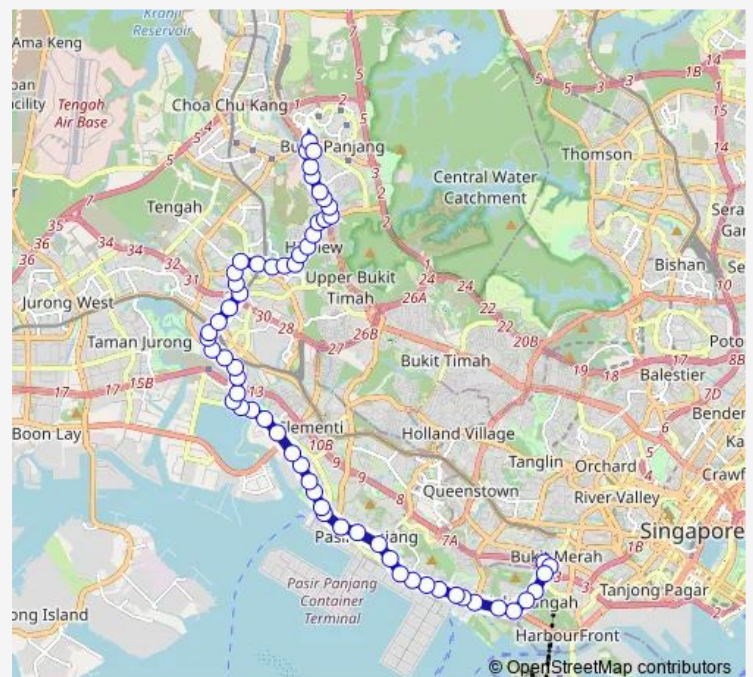

Thursday 05:45

Friday 05:45

Saturday 05:45

Sunday 05:45

Route info

Direction: Bt Merah Int

Stops: 60

Trip Duration: 1 hour 31 min