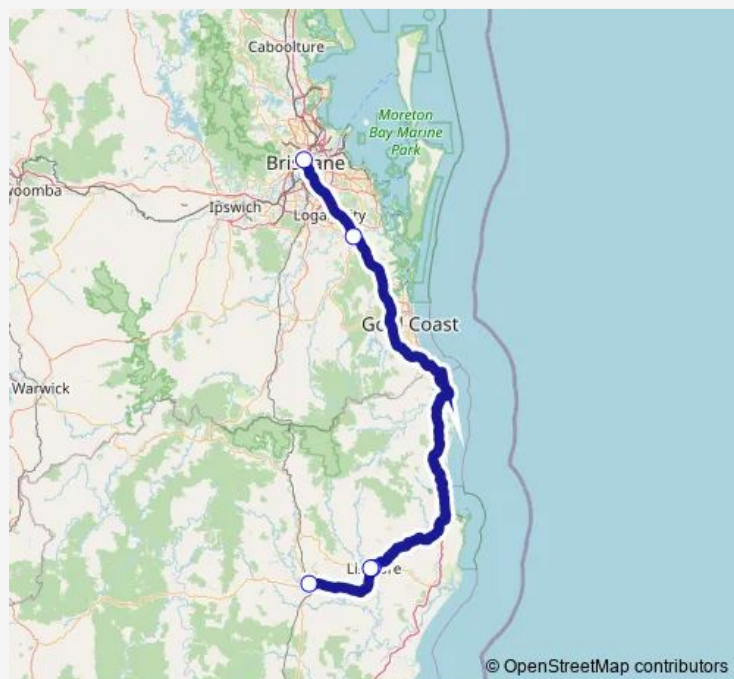

Regional Coach Service 176 Roma Street (Brisbane) to Casino

[Go to website](#)

Direction

Roma Street Station, Stand F — Casino Station, Coach Bay

5 stops

[Open route schedule](#)

Roma Street Station, Stand F

Beenleigh Station, Stand B

Lismore Transit Centre, Molesworth St

Lismore Station, Coach Stop

Casino Station, Coach Bay

Route schedule

Roma Street Station, Stand F — Casino Station, Coach Bay

Monday 14:30

Tuesday 14:30

Wednesday 14:30

Thursday 14:30

Friday 14:30

Saturday 14:30

Sunday 14:30

Route info

Direction: Roma Street Station, Stand F

Stops: 5

Trip Duration: 4 hour 2 min

© OpenStreetMap contributors