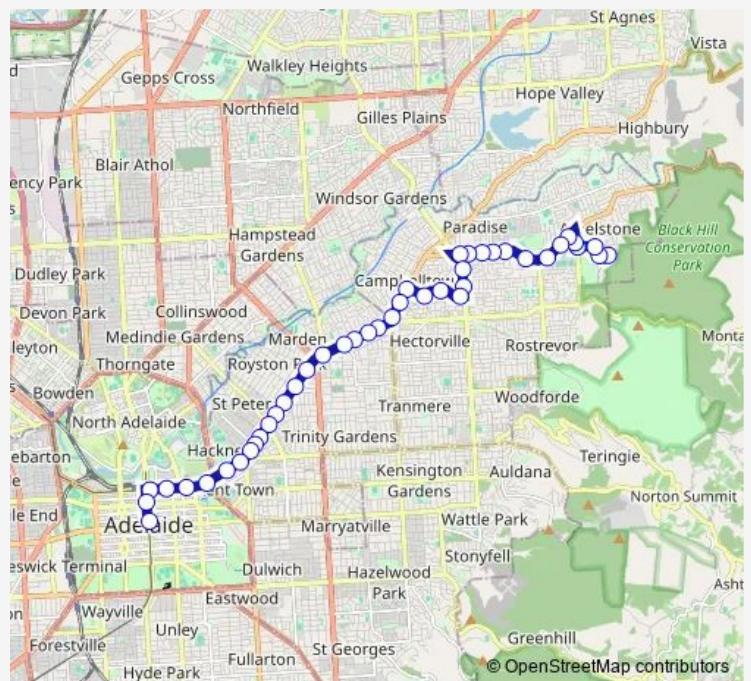

Stop 13 Payneham Rd - North side

Stop 14 Payneham Rd - North West side

Stop 15 Payneham Rd - North West side

Stop 16 Payneham Rd - North West side

Stop 17 Payneham Rd - North West side

Route schedule

Stop V1 King William St - West side — Stop 36 Quondong Ave - East side

Monday 16:23-18:51

Tuesday 16:23-18:51

Wednesday 16:23-18:51

Thursday 16:23-18:51

Friday 16:23-18:51

Saturday —

Sunday —

Route info

Direction: Stop V1 King William St - West side

Stops: 43

Trip Duration: 0 hour 37 min

176 — Athelstone to City

Stop 18 / 18C Lower North East Rd - North West side

Stop 19 Lower North East Rd - North West side

Stop 20 Heading Ave - North side

Stop 21 Clairville Rd - North West side

Stop 22 Reserve Rd - North West side

Stop 23 Cresdee Rd - North side

Stop 23A Newton Rd - West side

Stop 24 Newton Rd - West side

Stop 25 Gorge Rd - North side