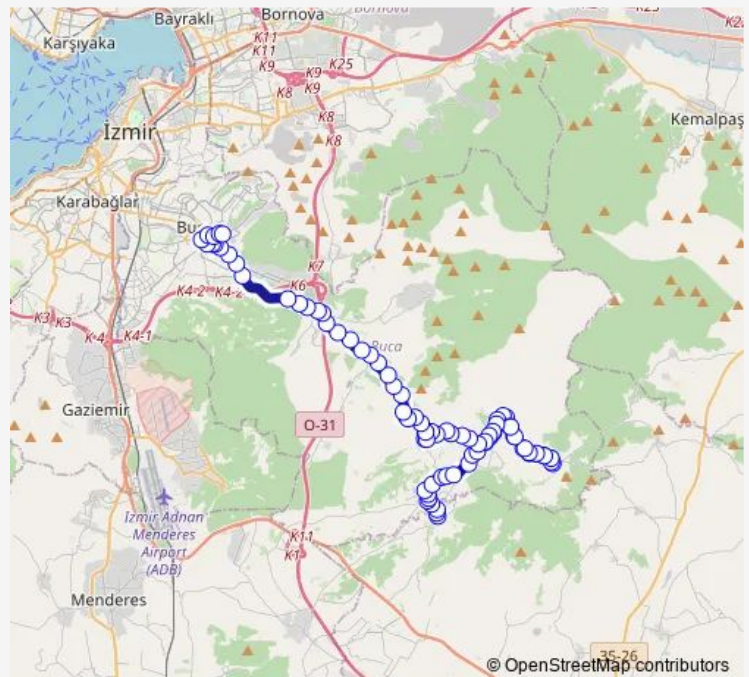

Sürücü Kursu

Köşe

Şehit Mehmet Güleç

Route schedule

Demirci Köy — Adatepe Son Durak

Monday 00:00-23:10

Tuesday 00:00-23:10

Wednesday 00:00-23:10

Thursday 00:00-23:10

Friday 00:00-23:10

Saturday 00:00-23:10

Sunday 00:00-23:00

Route info

Direction: Demirci Köy

Stops: 86

Trip Duration: 3 hour 42 min

176 — Demirciköy - Adatepe

BusMaps

Kırıklar Okul

Kırıklar Meydan

Köşe

Mevlana

Karataş

Meşelik

Route schedule

Adatepe Son Durak — Demirci Köy

Monday 07:00-23:10

Tuesday 07:00-23:10

Wednesday 07:00-23:10

Thursday 07:00-23:10

Friday 07:00-23:10

Saturday 06:50-23:10