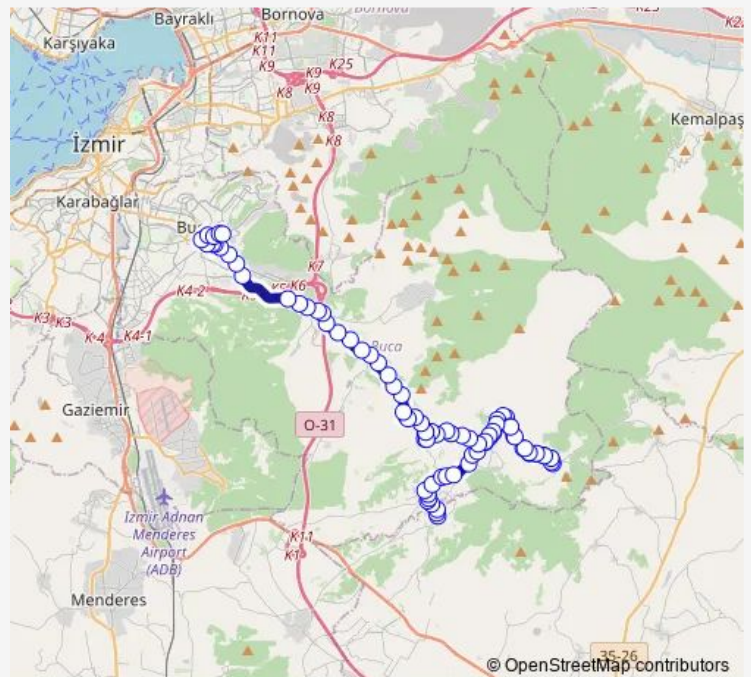

Şehit Mehmet Güleç

Route schedule

Demirci Köy — Adatepe Son Durak

Monday 00:00-23:10

Tuesday 00:00-23:10

Wednesday 00:00-23:10

Thursday 00:00-23:10

Friday 00:00-23:10

Saturday 00:00-23:10

Sunday 00:00-23:00

Route info

Direction: Demirci Köy

Stops: 86

Trip Duration: 3 hour 42 min

176 — Demirciköy - Adatepe

BusMaps