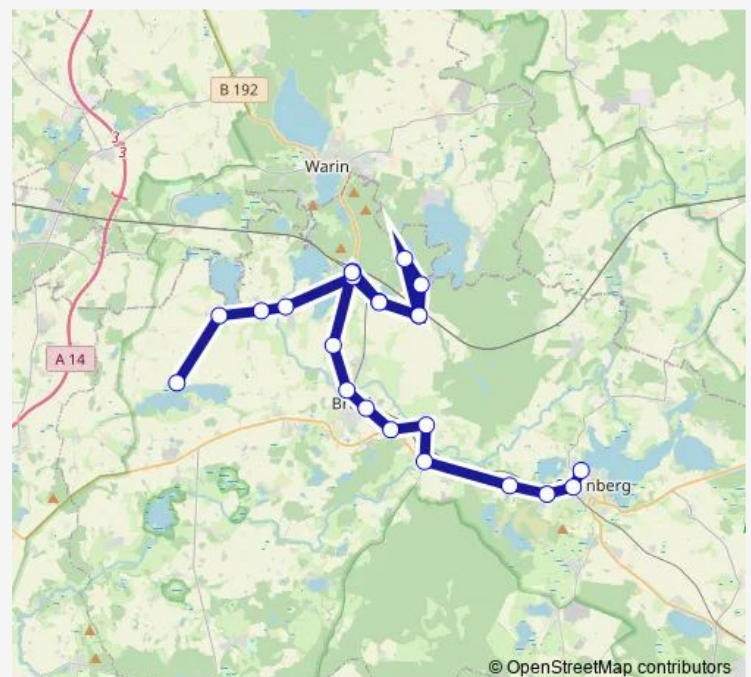

### Route schedule

Häven Am Seeufer — Sternberg (Meckl) Finkenkamp

Monday 16:09

Tuesday 16:09

Wednesday 16:09

Thursday 16:09

Friday —

Saturday —

### Route info

Direction: Häven Am Seeufer

Stops: 19

Trip Duration: 0 hour 40 min

© OpenStreetMap contributors

176

BusMaps

## Direction

Häven Am Seeufer — Sternberg (Meckl) Finkenkamp

23 stops

[Open route schedule](#)

Häven Am Seeufer

Langen Jarchow

Zahrensdorf bei Brüel

Tempzin

## Route info

Direction: Häven Am Seeufer

Stops: 23

Trip Duration: 0 hour 43 min

176 Bus time schedules and route maps are available in an offline PDF at [busmaps.com](https://busmaps.com). Use the [busmaps.com](https://busmaps.com) website to see live bus times, train schedule or subway schedule, and step-by-step directions for all public transit in Brueel