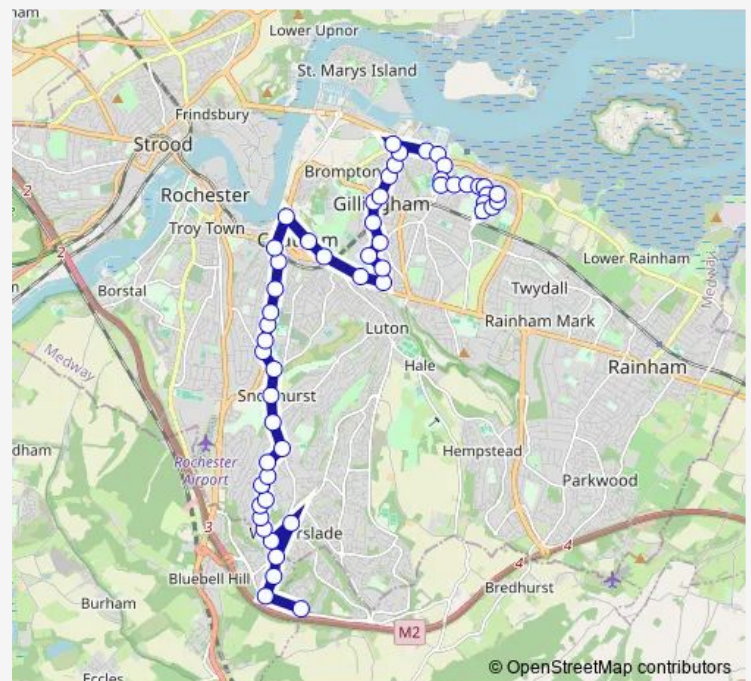

Letchworth Avenue

Football Ground

Cemetery

Route schedule

Alexandra Hospital — Plantation Road

Monday 05:53-19:00

Tuesday 05:53-19:00

Wednesday 05:53-19:00

Thursday 05:53-19:00

Friday 05:53-19:00

Saturday 07:11-19:08

Sunday 09:10-18:43

Route info

Direction: Alexandra Hospital

Stops: 54

Trip Duration: 0 hour 53 min

176 — Gillingham - Chatham - Walderslade

Gladstone Road

Westmount Avenue

Chatham Railway Station

Waterfront Bus Station

The Brook Iceland

Institute Road

Windmill Road