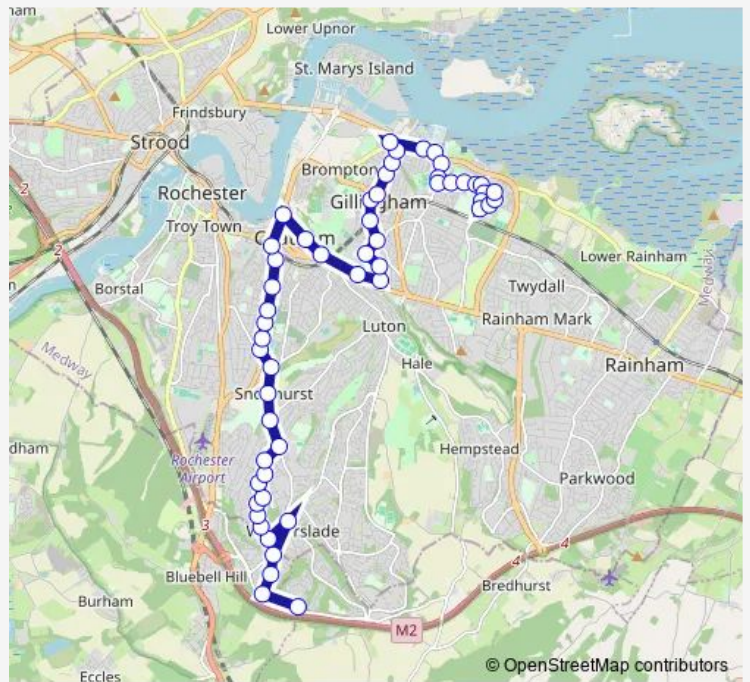

Bus 176 Gillingham - Chatham - Walderslade

[Go to website](#)

Direction
 Alexandra Hospital — Plantation Road
 54 stops
[Open route schedule](#)

- Alexandra Hospital
- Oaks Dene
- Catkin Close
- Tunbury Avenue
- Village Centre
- Longhurst Drive
- Victoria Road
- Amanda Close
- York Avenue
- Larkspur Road
- Pimpernel Way
- Sorrell Road
- Silverweed Road
- Poachers Pocket
- Snodhurst Avenue
- Snodhurst Bottom
- Magpie Hall Road Top
- Huntsmans Corner
- Letchworth Avenue
- Football Ground
- Cemetery

Route schedule
 Alexandra Hospital — Plantation Road

Monday	05:53-19:00
Tuesday	05:53-19:00
Wednesday	05:53-19:00
Thursday	05:53-19:00
Friday	05:53-19:00
Saturday	07:11-19:08
Sunday	09:10-18:43

Route info
 Direction: Alexandra Hospital
 Stops: 54
 Trip Duration: 0 hour 53 min

176 — Gillingham - Chatham - Walderslade **BusMaps**

Gladstone Road

Westmount Avenue

Chatham Railway Station

Waterfront Bus Station

The Brook Iceland

Institute Road

Windmill Road

Rock Avenue

Byron Road

Medway Maritime Hospital

The Westcourt Arms

Copenhagen Road

St Mark's Church

Jeffery Street

Trinity Road