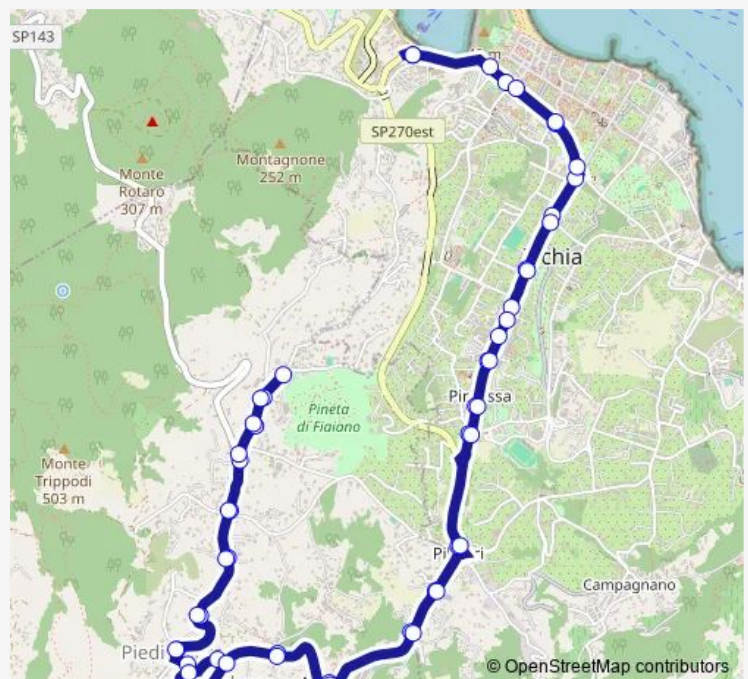

Wednesday 13:50-14:00

Thursday 13:50-14:00

Friday 13:50-14:00

Saturday 13:50-14:00

Sunday 14:00

Route info

Direction: Capolinea Piazzale Trieste

Stops: 41

Trip Duration: 0 hour 30 min

Incrocio per Testaccio

Hotel La Luna

Standa

Piazza Testaccio

Standa

Campo Sporivo

Al Piano

Sunday —

Route info

Direction: Fiaiano Parcheggio Capol.

Stops: 35

Trip Duration: 0 hour 40 min

Chiesa del Crocefisso

Fermata Eav

Hotel Continental