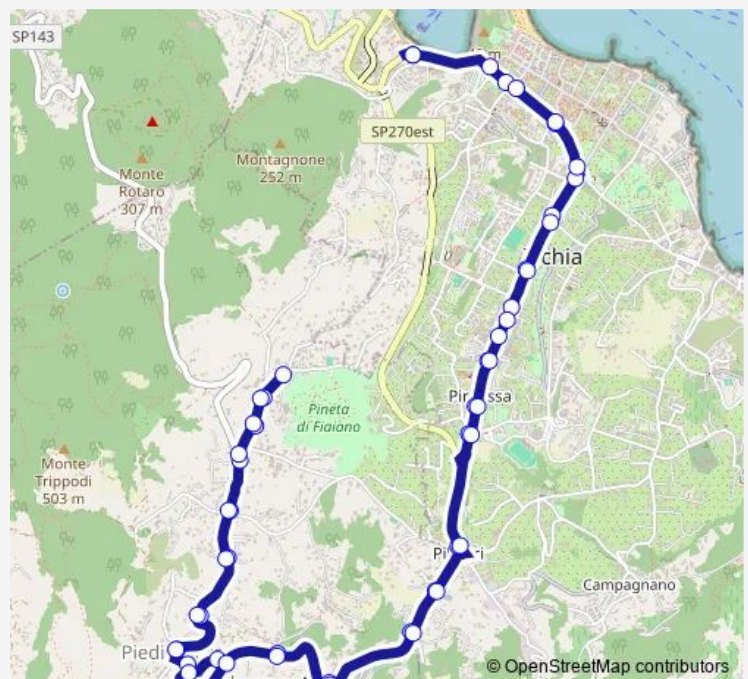

Piedimonte Centro

Incrocio per Cimitero

Officina Del Deo

Scuole Medie

Route schedule

Capolinea Piazzale Trieste — Fiaiano Parcheggio Capol.

Monday	14:00
Tuesday	14:00
Wednesday	14:00
Thursday	14:00
Friday	14:00
Saturday	14:00
Sunday	—

Route info

Direction: Capolinea Piazzale Trieste

Stops: 41

Trip Duration: 0 hour 40 min

Incrocio per Testaccio

Hotel La Luna

Standa

Piazza Testaccio

Friday 07:45

Saturday 07:45

Sunday —

Route info

Direction: Fiaiano Parcheggio Capol.

Stops: 34

Trip Duration: 0 hour 40 min

Chiesa del Crocefisso