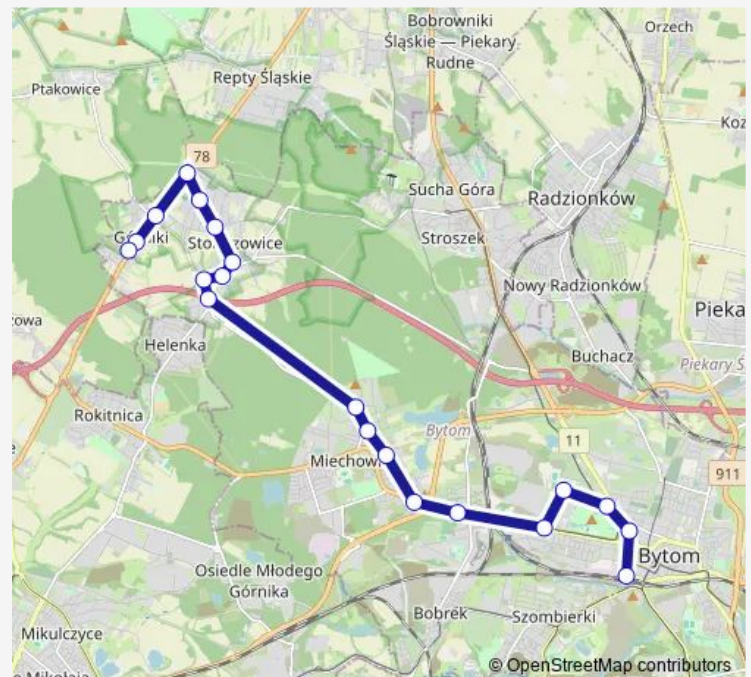

Friday 05:15-19:28

Saturday —

Sunday —

Route info

Direction: Górniki Pętla

Stops: 20

Trip Duration: 0 hour 36 min

176