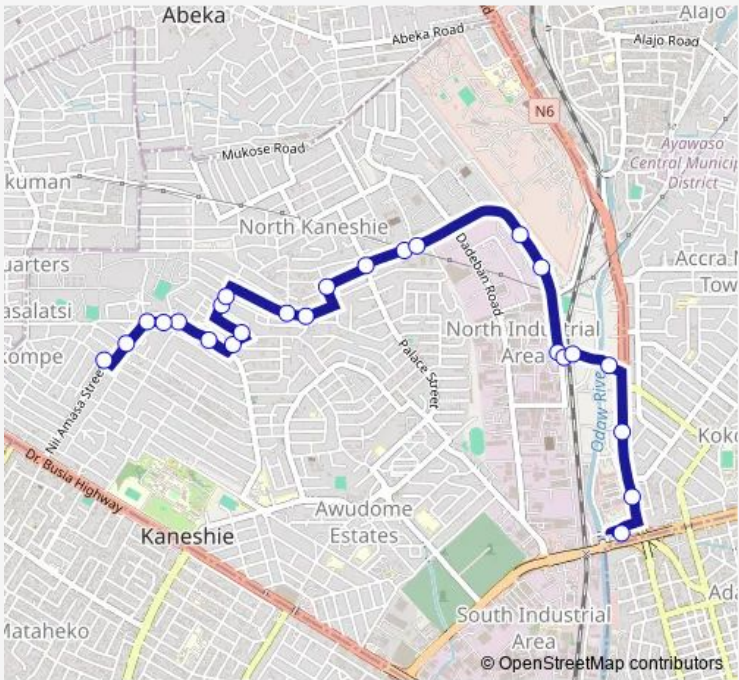

## Bus 176 Circle ↔ Bubiashie Control (Old Station )

[Go to website](#)

**Direction**  
 Atico — Circle  
 25 stops  
[Open route schedule](#)

- Atico
- Bubuashie Control (Old Station )
- Fita
- Datus
- Vulcanizer
- Factory
- Add a name to the stop with Junglebus app
- Pharmacy
- Bubiashie Ayigbe Town
- Ayigbe town
- Awonye
- St. Johns
- Swanlake Last Stop
- Swanlake
- Grade 4
- Light House
- Railway
- New Melcom
- M-Plaza
- Electricity Junction
- Aveno

Route schedule  
 Atico — Circle

Monday	06:00
Tuesday	06:00
Wednesday	06:00
Thursday	06:00
Friday	06:00
Saturday	06:00
Sunday	06:00

Route info  
 Direction: Atico  
 Stops: 25  
 Trip Duration: 0 hour 31 min

176 — Circle ↔ Bubiashie Control (Old Station ) BusMaps

Traffic Light

Circle Asoredanho

Vodafone

Circle

## Route info

Direction: Circle

Stops: 13

Trip Duration: 0 hour 26 min

176 Bus time schedules and route maps are available in an offline PDF at [busmaps.com](https://busmaps.com). Use the [busmaps.com](https://busmaps.com) website to see live bus times, train schedule or subway schedule, and step-by-step directions for all public transit in Accra