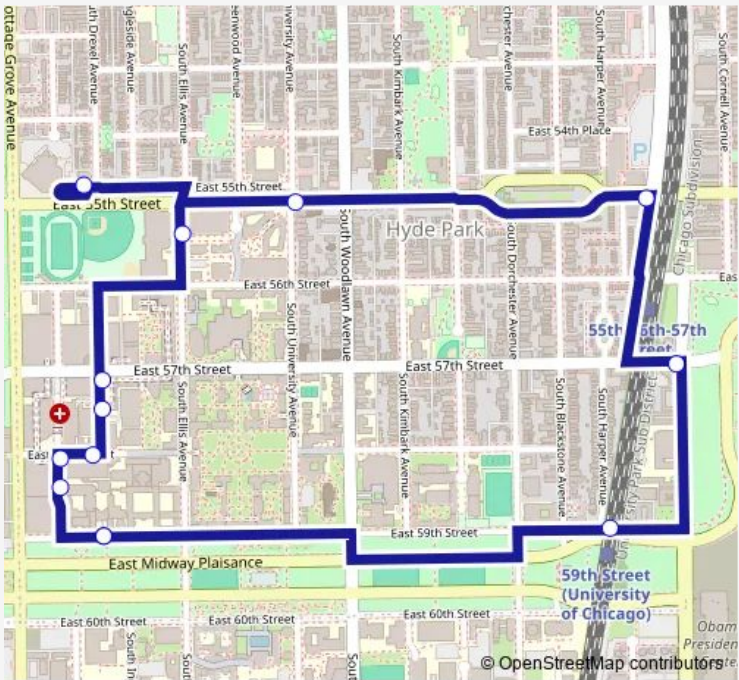

## Bus FCM Friend Center/Metra

[Go to website](#)

**Direction**  
 Goldblatt Pavilion — Goldblatt Pavilion

13 stops

[Open route schedule](#)

- Goldblatt Pavilion
- Wyler Pavilion
- Bernard Mitchell Hospital
- 58th Street & Drexel
- Comer Children's Hospital
- S Drexel Ave & 57th St
- Ellis Garage & Ratner Athletic Center (East)
- Ronald Mcdonald House & Friend Center
- 55th Street & University
- Hyde Park Shopping Center (S)
- 57th Street Metra Station (E)
- 59th St & Metra
- Goldblatt Pavilion

Route schedule  
 Goldblatt Pavilion — Goldblatt Pavilion

Monday	05:00-20:30
Tuesday	05:00-20:30
Wednesday	05:00-20:30
Thursday	05:00-20:30
Friday	05:00-20:30
Saturday	05:00-20:30
Sunday	05:00-20:30

Route info

Direction: Goldblatt Pavilion

Stops: 13

Trip Duration: 0 hour 25 min

FCM Bus time schedules and route maps are available in an offline PDF at [busmaps.com](https://busmaps.com). Use the [busmaps.com](https://busmaps.com) website to see live bus times, train schedule or subway schedule, and step-by-step directions for all public transit in Chicago