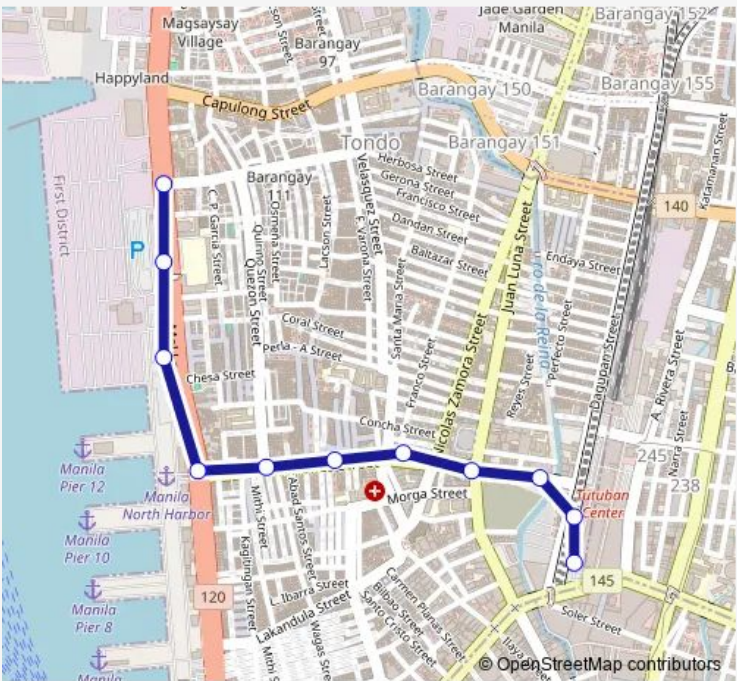

- d E. Marcos Highway / Herbosa Intersection, Velasquez, Tondo
- Don Bosco Tondo Soccer Field, Radial Road 10, Manila
- Radial Road 10, Manila
- Radial Road 10 / Moriones Intersection, Manila
- Moriones / Masinop Intersection, Manila
- Moriones, Manila
- Moriones / Sta. Maria Intersection, Manila
- Ricafort, Manila
- Ricafort, Manila
- Dagupan, Manila
- Dagupan, Manila

Route schedule

d E. Marcos Highway / Herbosa Intersection, Velasquez, Tondo — Dagupan, Manila

Monday	00:00
Tuesday	00:00
Wednesday	00:00
Thursday	00:00
Friday	00:00
Saturday	00:00
Sunday	00:00

**Route info**

Direction: d E. Marcos Highway / Herbosa Intersection, Velasquez, Tondo

Stops: 11

Trip Duration: 0 hour 11 min

**Direction**

Union Bank of Philippines, Juan Luca, Manila — d E.  
Marcos Highway / Herbosa Intersection, Velasquez, Tondo

11 stops

[Open route schedule](#)

Union Bank of Philippines, Juan Luca, Manila

Wet Market, Juan Luma, Manila

Ricafort, Manila

Moriones / Sta. Maria Intersection, Manila

Moriones, Manila

Moriones / Masinop Intersection, Manila