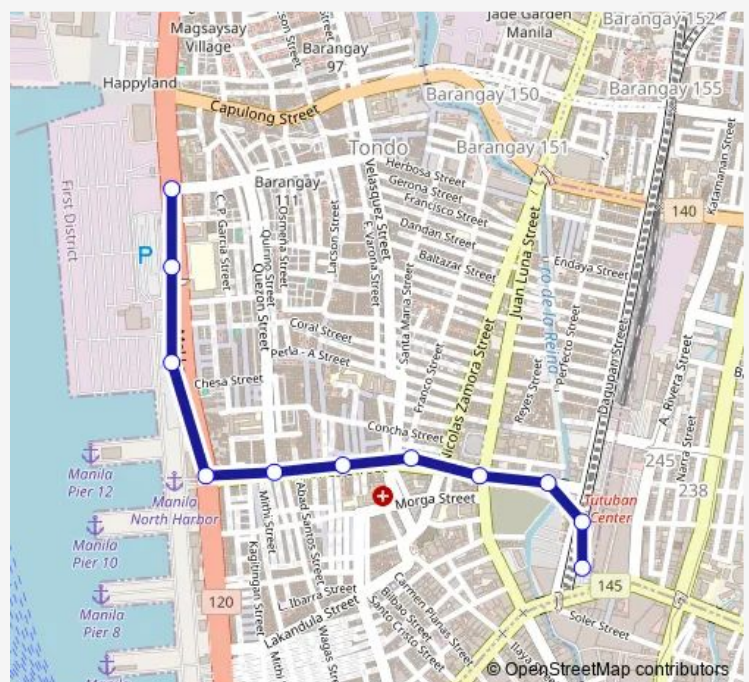

Radial Road 10, Manila

Radial Road 10 / Moriones Intersection, Manila

Moriones / Masinop Intersection, Manila

Moriones, Manila

Moriones / Sta. Maria Intersection, Manila

Ricafort, Manila

Ricafort, Manila

Dagupan, Manila

### Route schedule

d E. Marcos Highway / Herbosa Intersection, Velasquez, Tondo — Dagupan, Manila

Monday	00:00
Tuesday	00:00
Wednesday	00:00
Thursday	00:00
Friday	00:00
Saturday	00:00
Sunday	00:00

### Route info

Direction: d E. Marcos Highway / Herbosa Intersection, Velasquez, Tondo

Stops: 11

Trip Duration: 0 hour 11 min

**Direction**

Union Bank of Philippines, Juan Luca, Manila — d E.  
Marcos Highway / Herbosa Intersection, Velasquez, Tondo

11 stops

[Open route schedule](#)

Union Bank of Philippines, Juan Luca, Manila

Wet Market, Juan Luma, Manila

Ricafort, Manila

Moriones / Sta. Maria Intersection, Manila

Moriones, Manila

Moriones / Masinop Intersection, Manila