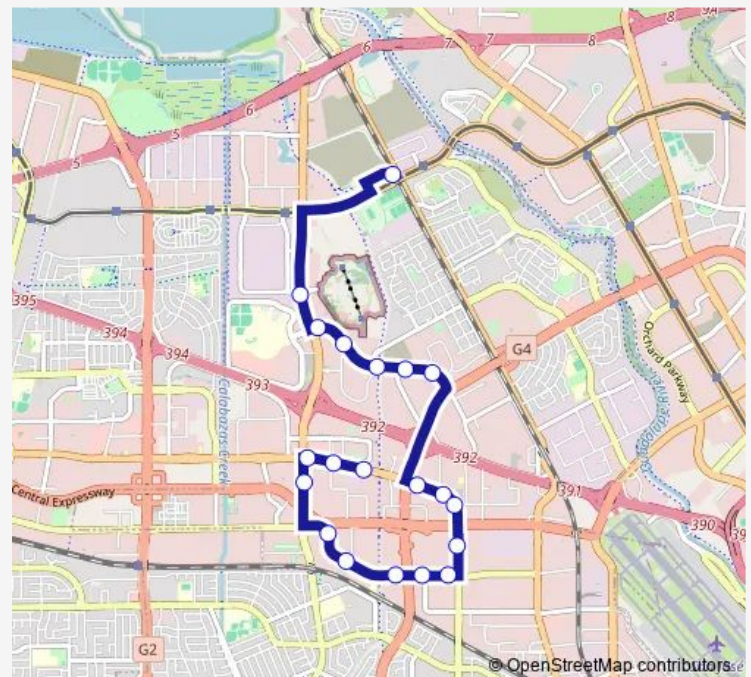

Scott & Coronado

Scott & Octavius

Route schedule

Great America ACE Amtrak Station — Scott & Octavius

Monday 06:06-09:28

Tuesday 06:06-09:28

Wednesday 06:06-09:28

Thursday 06:06-09:28

Friday 06:06-09:28

Saturday —

Sunday —

Route info

Direction: Great America ACE Amtrak Station

Stops: 20

Trip Duration: 0 hour 32 min

ACE Yellow — South Santa Clara

Direction

Scott & San Tomas — Great America ACE Amtrak Station

20 stops

[Open route schedule](#)

Scott & San Tomas

Scott & Jay

Scott & Space Park

Scott & Central

Route schedule

Scott & San Tomas — Great America ACE Amtrak Station

Monday 13:44-17:05

Tuesday 13:44-17:05

Wednesday 13:44-17:05

Thursday 13:44-17:05

Friday 13:44-17:05

Saturday —