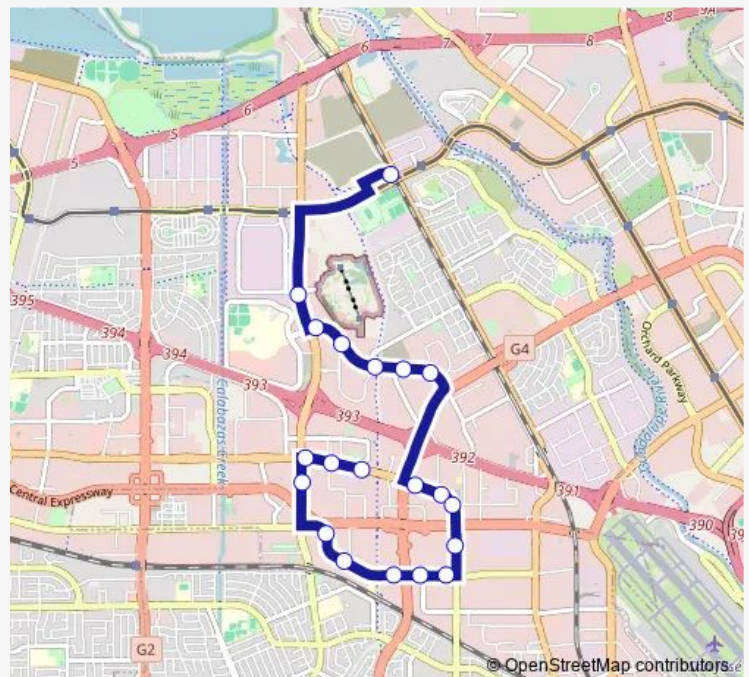

### Route schedule

Great America ACE Amtrak Station — Scott & Octavius

Monday 06:06-09:28

Tuesday 06:06-09:28

Wednesday 06:06-09:28

Thursday 06:06-09:28

Friday 06:06-09:28

Saturday —

### Route info

Direction: Great America ACE Amtrak Station

Stops: 20

Trip Duration: 0 hour 32 min

ACE Yellow — South Santa Clara

**Direction**

Scott &amp; San Tomas — Great America ACE Amtrak Station

20 stops

## Route schedule

Scott &amp; San Tomas — Great America ACE Amtrak Station

Monday 13:44-17:05

Tuesday 13:44-17:05

Wednesday 13:44-17:05

Thursday 13:44-17:05

Friday 13:44-17:05

Saturday —

## Route info

Direction: Scott &amp; San Tomas

Stops: 20

Trip Duration: 0 hour 34 min

ACE Yellow Bus time schedules and route maps are available in an offline PDF at [busmaps.com](http://busmaps.com). Use the [busmaps.com](http://busmaps.com) website to see live bus times, train schedule or subway schedule, and step-by-step directions for all public transit in San Jose