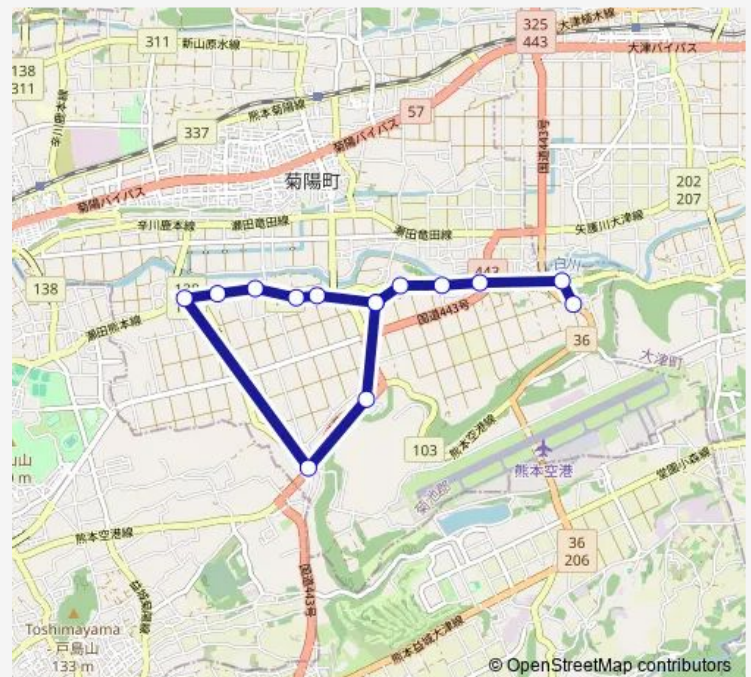

Bus 戸次上村→→曲手

[Go to website](#)

Direction

戸次上村 (菊陽循環) — 曲手 (菊陽巡回バス)

14 stops

[Open route schedule](#)

戸次上村 (菊陽循環)

戸次 (菊陽巡回バス)

馬場楠

上村 (大津)

曲手東 (菊陽循環)

曲手 (菊陽巡回バス)

上辛川東 (菊陽循環)

上辛川

下辛川

農協倉庫前 (菊陽循環)

井口

道明入口 (菊陽町循環)

熊本リハビリテーション前

曲手 (菊陽巡回バス)

Route schedule

戸次上村 (菊陽循環) — 曲手 (菊陽巡回バス)

Monday 07:20

Tuesday 07:20

Wednesday 07:20

Thursday 07:20

Friday 07:20

Saturday —

Sunday —

Route info

Direction: 戸次上村 (菊陽循環)

Stops: 14

Trip Duration: 0 hour 33 min

■ 戸次上村→→曲手