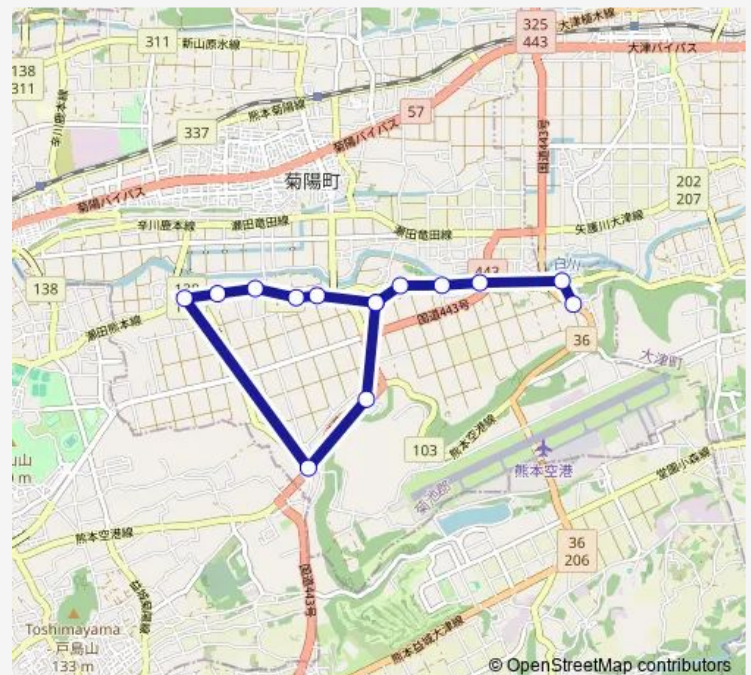

Bus 戸次上村→→曲手

[Go to website](#)

Direction

戸次上村 (菊陽循環) — 曲手 (菊陽巡回バス)

14 stops

[Open route schedule](#)

戸次上村 (菊陽循環)

戸次 (菊陽巡回バス)

馬場楠

上村 (大津)

曲手東 (菊陽循環)

曲手 (菊陽巡回バス)

上辛川東 (菊陽循環)

上辛川

下辛川

農協倉庫前 (菊陽循環)

井口

道明入口 (菊陽町循環)

熊本リハビリテーション前

曲手 (菊陽巡回バス)

Route schedule

戸次上村 (菊陽循環) — 曲手 (菊陽巡回バス)

Monday 07:20

Tuesday 07:20

Wednesday 07:20

Thursday 07:20

Friday 07:20

Saturday —

Sunday —

Route info

Direction: 戸次上村 (菊陽循環)

Stops: 14

Trip Duration: 0 hour 33 min

■ 戸次上村→→曲手