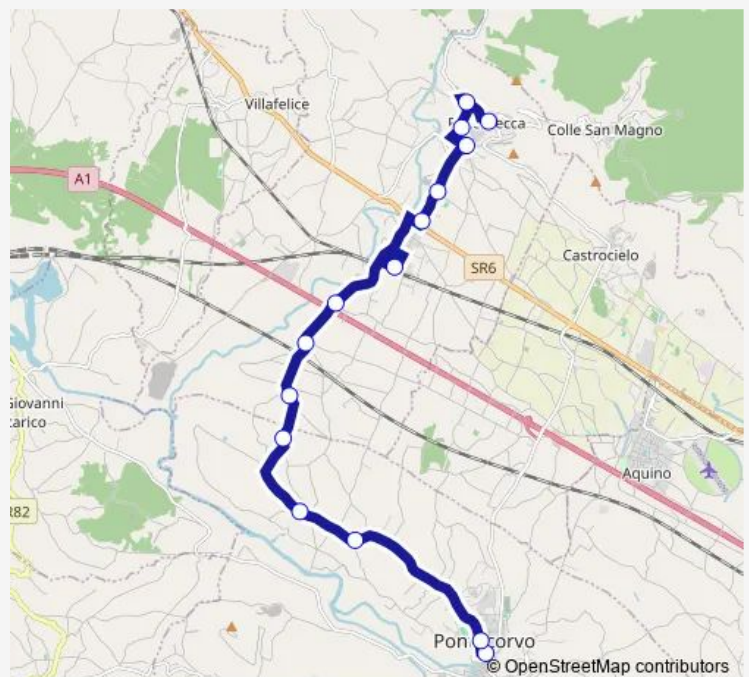

Direction

Pontecorvo | Ospedale # f4299 — ROCCASECCA | Via Roma # f7228

15 stops

[Open route schedule](#)

Pontecorvo | Ospedale # f4299

PONTECORVO | Via S. Giovanni Via Micca # f7147

PONTECORVO | Via Melfi Contrada Noci # f7162

ROCCASECCA | Cimitero # f7227

ROCCASECCA | Via Roma # f7228

Route schedule

Pontecorvo | Ospedale # f4299 — ROCCASECCA | Via Roma # f7228

Monday	—
Tuesday	—
Wednesday	—
Thursday	—
Friday	—
Saturday	07:45
Sunday	—

Route info

Direction: Pontecorvo | Ospedale # f4299

Stops: 15

Trip Duration: 0 hour 27 min

Bus time schedules and route maps are available in an offline PDF at busmaps.com. Use the busmaps.com website to see live bus times, train schedule or subway schedule, and step-by-step directions for all public transit in Roccasecca