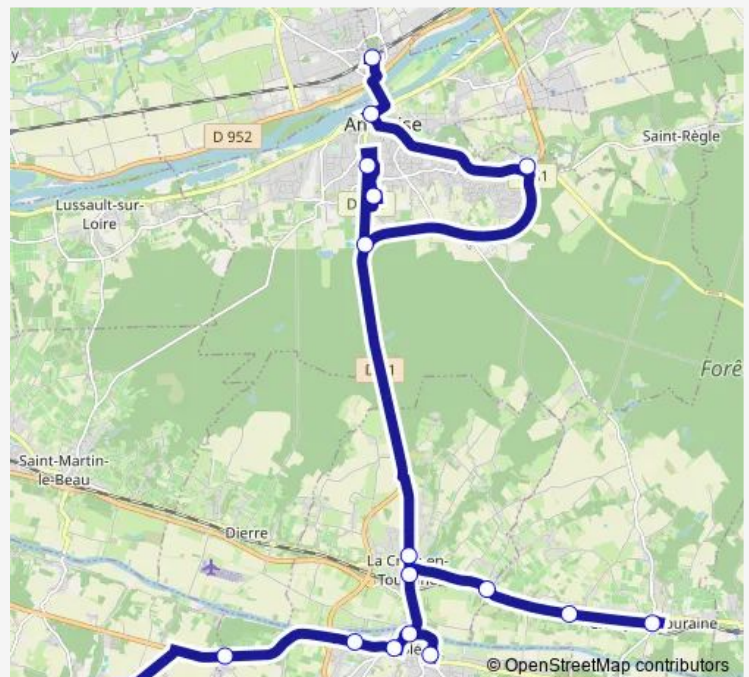

Eglise

Route schedule

Gare — Eglise

Monday 12:00-17:00

Tuesday 12:00-17:00

Wednesday 12:00-17:00

Thursday 12:00-17:00

Friday 12:00-17:00

Saturday 12:00-17:00

Sunday —

Route info

Direction: Gare

Stops: 19

Trip Duration: 0 hour 46 min

Tb — Athée-sur-Cher - Amboise

Direction

Eglise — Gare

19 stops

[Open route schedule](#)

Eglise
Rue de l'Avenir
Bono
Grandlay
La Haute Borne
Les Regains
Quai Bellevue
Piscine
Centre
Rue d'Amboise
La Roche
Vaux
Cave coopérative
Pagode
Cité Scolaire
Hôpital Rd431
Supermarché
Max Ernst
Gare

Route schedule

Eglise — Gare

Monday	09:20-13:00
Tuesday	09:20-13:00
Wednesday	09:20-13:00
Thursday	09:20-13:00
Friday	09:20-13:00
Saturday	09:20-13:00
Sunday	—

Route info

Direction: Eglise

Stops: 19

Trip Duration: 0 hour 45 min