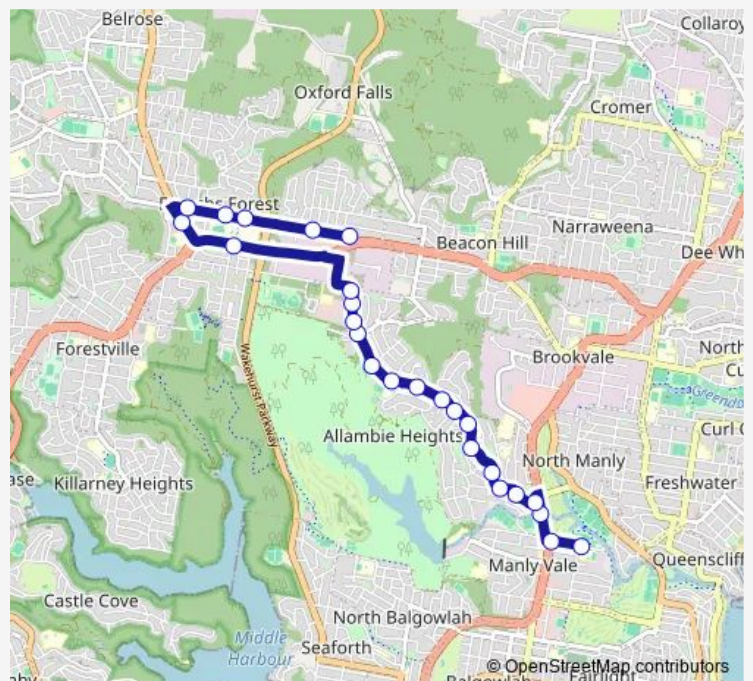

Allambie Rd Opp Sunlea Pl

Allambie Rd Opp Arnhem Rd

Warringah Rd Opp Northern Beaches Hospital

Forestway Shopping Centre, Forest Way

Naree Rd Before Rabbett St

Route schedule

Nbsc Mackellar Girls, Campbell Pde, Stand G — Skyline Shops, Frenchs Forest Rd E

Monday	15:25
Tuesday	15:25
Wednesday	15:25
Thursday	15:25
Friday	15:25
Saturday	—
Sunday	—

Route info

Direction: Nbsc Mackellar Girls, Campbell Pde, Stand G

Stops: 25

Trip Duration: 0 hour 26 min

625n — Mackellar Girls High to Skyline Shops