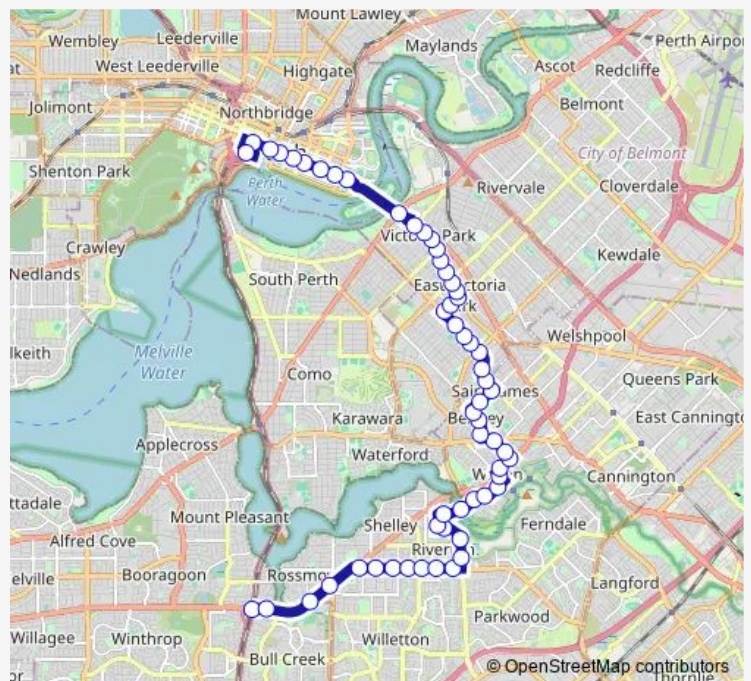

Albany Hwy After McMaster St

Albany Hwy Before Duncan St

Albany Hwy After Temple St

Albany Hwy After Gresham St

Albany Hwy After Kent St

Albany Hwy - The Park Centre Shopping Ctr

Basinghall St After Albany Hwy

Basinghall St After Moorgate St

Basinghall St After Hedland St

Berwick St After Westminister St

Route schedule

Elizabeth Quay Bus Stn Stand E1 — Bull Creek Stn Stand 5

Monday 10:08-17:55

Tuesday 10:08-17:55

Wednesday 10:08-17:55

Thursday 10:08-17:55

Friday 10:08-17:55

Saturday —

Sunday —

Route info

Direction: Elizabeth Quay Bus Stn Stand E1

Stops: 57

Trip Duration: 1 hour 4 min

Berwick St After Balmoral St

Berwick St After Langler St

Berwick St After Hill View Tce

Berwick St After Leichardt St

Chapman Rd Before Victoria St

Chapman Rd Before Walpole St

Walpole St After Chapman Rd