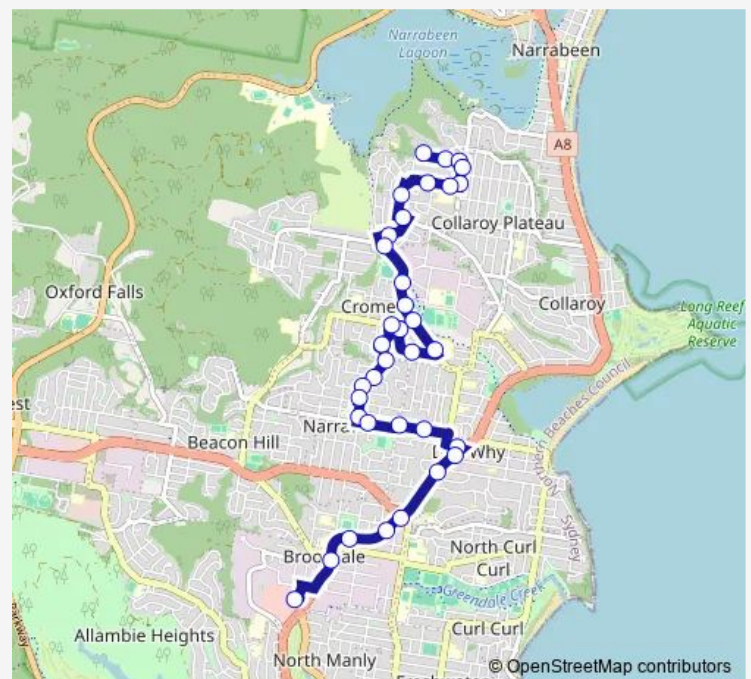

Thursday 06:23-23:42

Friday 06:23-23:42

Saturday 06:42-23:42

Sunday 07:12-23:42

Route info

Direction: Warringah Mall, Green St

Stops: 35

Trip Duration: 0 hour 30 min

179 — Warringah Mall to Wheeler Heights

Cromer Community Centre, Fisher Rd

Fisher Rd North After Carawa Rd

Fisher Rd North Opp Dee Why Bowling And Recreation Club

Fisher Rd At Grover Av

South Creek Rd After Toronto Av

Route info

Direction: RSL Anzac Village, Lakeshore Dr

Stops: 32

Trip Duration: 0 hour 27 min

Mcintosh Rd Opp Mundara Pl

Mcintosh Rd At Victor Rd

Mcintosh Rd At Vale Av

St Davids Av At Pittwater Rd

Saturday 06:13-23:14

Sunday 06:42-23:14

Route info

Direction: RSL Anzac Village, Lakeshore Dr

Stops: 35

Trip Duration: 0 hour 25 min

Mcintosh Rd Opp Mundara Pl

Mcintosh Rd At Victor Rd